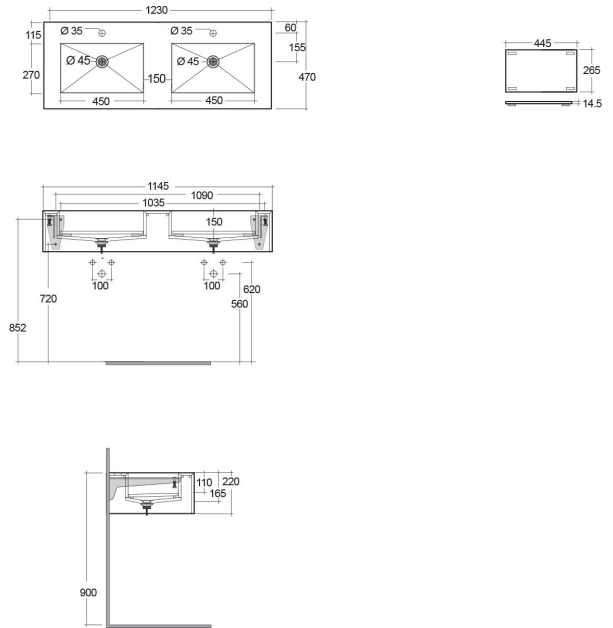

### Technical specifications

Dimensions:	1230 x 470 mm
Color:	Travertino Ivory - 102
Shape of basin:	Rectangle
Suites:	<a href="#">RAK-PRECIOUS</a>

Code	Name
PRE0000000201A	Drain for RAK-Precious Counter and Drop in Wash Basins
PRE0000000200A	L-Brackets for RAK-Precious
PRECT12347102A	WASH BASIN WALL HUNG 63CM X 2 IVORY

Dimensions: All dimensions in mm tolerance  $\pm 5\%$  for below 200mm and  $\pm 3\%$  for above 200mm.

Note: Due to a continuing development programme to improve design and performance, the manufacturer reserves all rights to vary specifications without prior information.