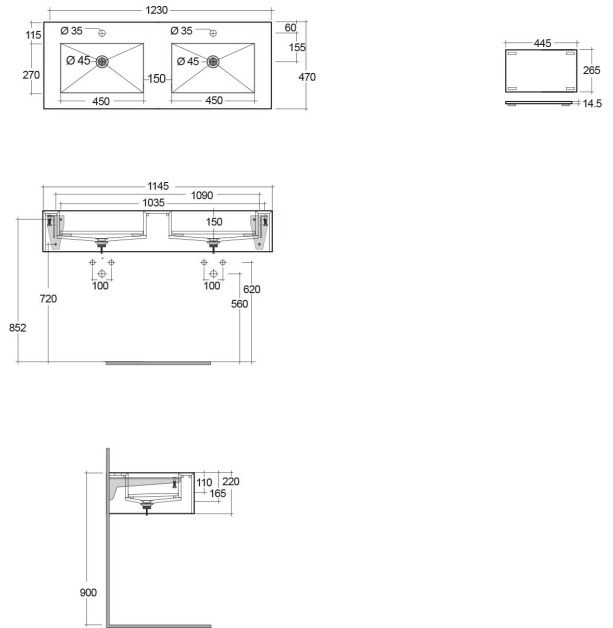

## Wash basin | Wall Hung

### Technical specifications

Dimensions: 1230 x 470 mm

Color: Macaubus - 101

Shape of basin: Rectangle

Suites: [RAK-PRECIOUS](#)

Code	Name
PRE0000000201A	Drain for RAK-Precious Counter and Drop in Wash Basins
PRE0000000200A	L-Brackets for RAK-Precious
PRECT12347101A	WASH BASIN WALL HUNG 63CM X 2 MACAUBAS

Dimensions: All dimensions in mm tolerance  $\pm 5\%$  for below 200mm and  $\pm 3\%$  for above 200mm.

Note: Due to a continuing development programme to improve design and performance, the manufacturer reserves all rights to vary specifications without prior information.