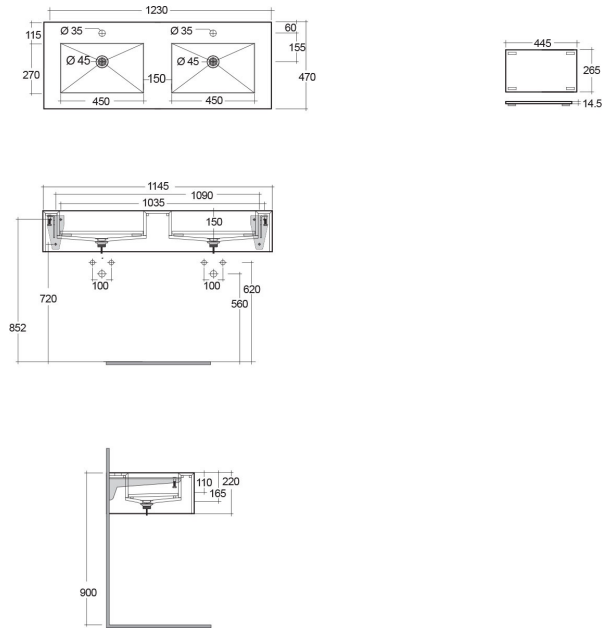

RAK-PRECIOUS - PRECT12347100A - CARRARA

RAK
CERAMICS

Wash basin | Wall Hung

Technical specifications

Dimensions: 1230 x 470 mm

Color: Carrara - 100

Shape of basin: Rectangle

Suites: [RAK-PRECIOUS](#)

Code	Name
PRE0000000201A	Drain for RAK-Precious Counter and Drop in Wash Basins
PRE0000000200A	L-Brackets for RAK-Precious
PRECT12347100A	WASH BASIN WALL HUNG 63CM X 2 CARRARA

Dimensions: All dimensions in mm tolerance $\pm 5\%$ for below 200mm and $\pm 3\%$ for above 200mm.