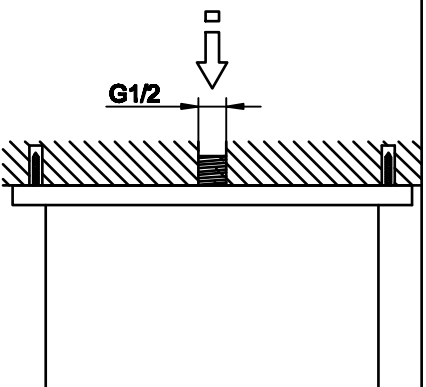

Waterfall water body G1/2"

Installation Method:

Dimension:

Exploded view: