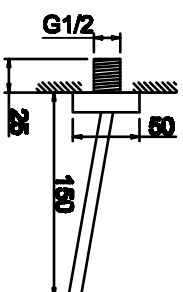

Waterfall water body G1/2"

Installation Method:

Dimension:

Exploded view: