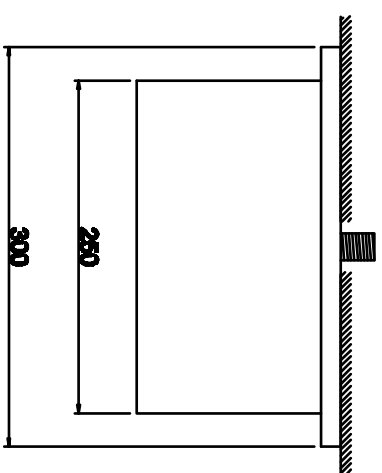

Waterfall water body G1/2"

Installation Method:

Dimension:

Exploded view: