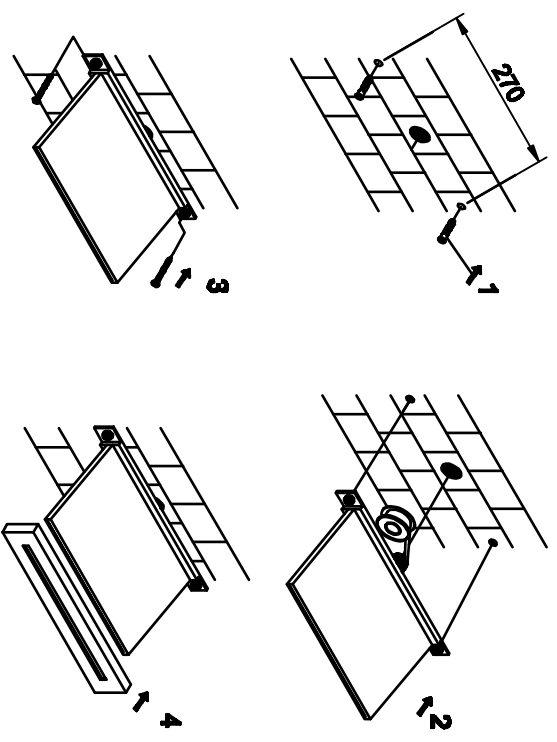

Waterfall water body G1/2"

Installation Method:

Dimension:

Exploded view: