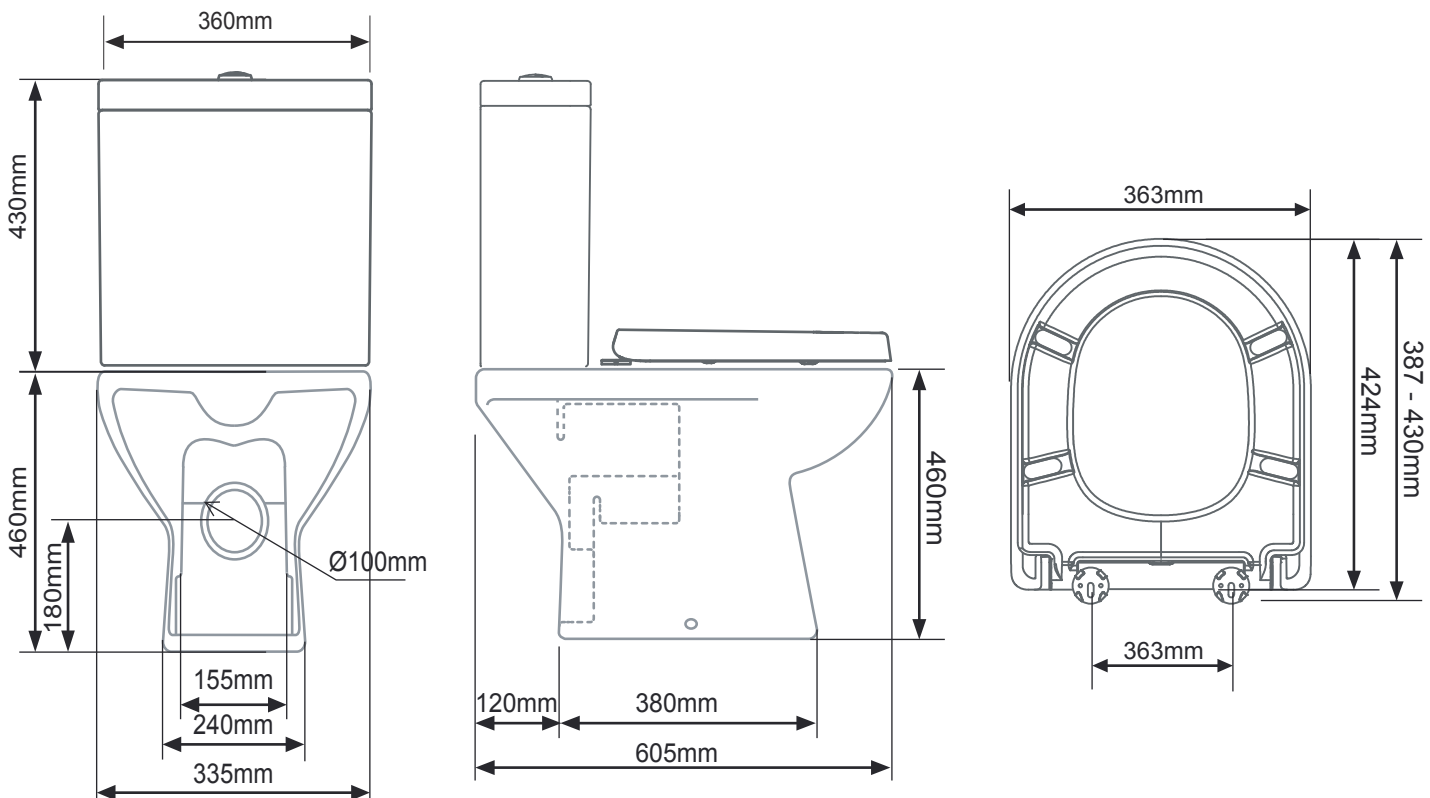

Floor Fixing Kit:

FAQ's

What side is the inlet located? **Right hand side**

Are there any other compatible seats? **No**

Can this pan be used with a side connection outlet pipe? **Yes**

The cistern lid won't shut/the cistern isn't working correctly. **Ensure the inlet and flush valves are set to the correct heights. See "Cistern Settings" above.**