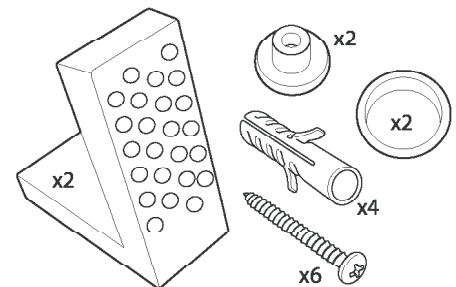

Floor Fixing Kit:

FAQ's

What side is the inlet located? **Right hand side**

Are there any other compatible seats? **No**

Can this pan be used with a side connection outlet pipe? **Yes**

The cistern lid won't shut/the cistern isn't working correctly. **Ensure the inlet and flush valves are set to the correct heights. See "Cistern Settings" above.**