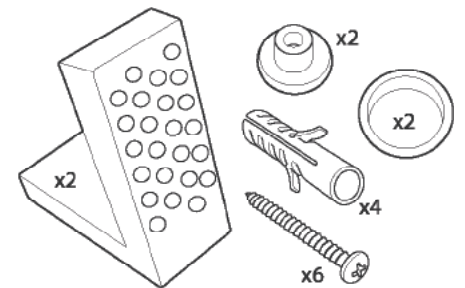

Technical Data Sheet

ORBIT

Fully Enclosed Close Coupled WC

TAVISTOCK
inspiring bathrooms

| No. | Description | Code | Fixings Included |
|-----|---------------------------------------|--------|------------------|
| 1 | Orbit 620mm rimless Close Coupled Pan | P250S | Yes |
| 2 | Orbit Cistern, 4.5/3L | C250S | Yes |
| 3 | Orbit Soft Close Quick release Seat | TS250S | Yes |

Floor fixings included

Dimensions

| TS250S Orbit Seat Dimensions | |
|--------------------------------|-----------|
| Measurement | Dimension |
| Front to Back Depth | 435mm |
| Left to Right Width | 360mm |
| Ring Hole Front to Back | 280mm |
| Ring Hole Left to Right | 230mm |
| Seat Thickness | 37mm |
| Width of Back of Seat | 360mm |
| Min/Max Adjustment for fixings | 95/165mm |

Diagrams not to scale
All dimensions in mm
tolerance of +/- 5mm

FAQ's

What side is the inlet valve in the close coupled WC? **Bottom left of the tank.**

Can this Close Coupled pan be used with a side connection outlet pipe? **No, the pan design is fully back to wall.**