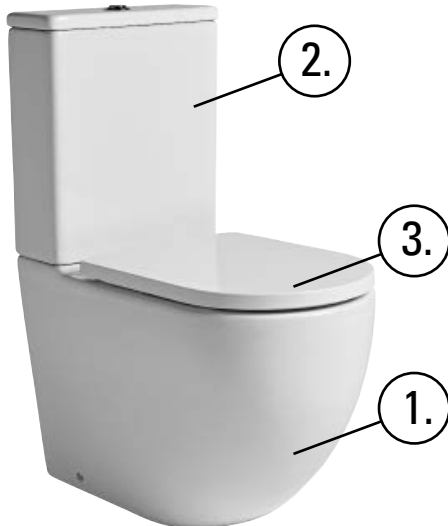

Technical Data Sheet

ORBIT

Fully Enclosed Close Coupled WC

TAVISTOCK
inspiring bathrooms

| No. | Description | Code | Fixings Included |
|-----|---------------------------------------|--------|------------------|
| 1 | Orbit 620mm rimless Close Coupled Pan | P250S | Yes |
| 2 | Orbit Cistern, 4.5/3L | C250S | Yes |
| 3 | Orbit Soft Close Quick release Seat | TS250S | Yes |

Floor fixings included

Dimensions

| TS250S Orbit Seat Dimensions | |
|--------------------------------|-----------|
| Measurement | Dimension |
| Front to Back Depth | 435mm |
| Left to Right Width | 360mm |
| Ring Hole Front to Back | 280mm |
| Ring Hole Left to Right | 230mm |
| Seat Thickness | 37mm |
| Width of Back of Seat | 360mm |
| Min/Max Adjustment for fixings | 95/165mm |

Diagrams not to scale
All dimensions in mm
tolerance of +/- 5mm

FAQ's

What side is the inlet valve in the close coupled WC? **Bottom left of the tank.**

Can this Close Coupled pan be used with a side connection outlet pipe? **No, the pan design is fully back to wall.**