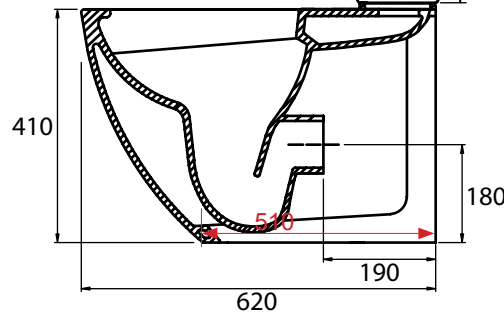

Technical Data Sheet

ORBIT

Fully Enclosed Close Coupled WC

TAVISTOCK
inspiring bathrooms

| No. | Description | Code | Fixings Included |
|-----|---------------------------------------|--------|------------------|
| 1 | Orbit 620mm rimless Close Coupled Pan | P250S | Yes |
| 2 | Orbit Cistern, 4.5/3L | C250S | Yes |
| 3 | Orbit Soft Close Quick release Seat | TS250S | Yes |

Floor fixings included

Dimensions

| TS250S Orbit Seat Dimensions | |
|--------------------------------|-----------|
| Measurement | Dimension |
| Front to Back Depth | 435mm |
| Left to Right Width | 360mm |
| Ring Hole Front to Back | 280mm |
| Ring Hole Left to Right | 230mm |
| Seat Thickness | 37mm |
| Width of Back of Seat | 360mm |
| Min/Max Adjustment for fixings | 95/165mm |

Diagrams not to scale
All dimensions in mm
tolerance of +/- 5mm

FAQ's

What side is the inlet valve in the close coupled WC? **Bottom left of the tank.**

Can this Close Coupled pan be used with a side connection outlet pipe? **No, the pan design is fully back to wall.**