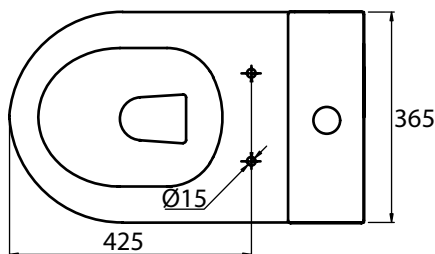

Technical Data Sheet

ORBIT

Fully Enclosed Close Coupled WC

TAVISTOCK
inspiring bathrooms

| No. | Description | Code | Fixings Included |
|-----|---------------------------------------|--------|------------------|
| 1 | Orbit 620mm rimless Close Coupled Pan | P250S | Yes |
| 2 | Orbit Cistern, 4.5/3L | C250S | Yes |
| 3 | Orbit Soft Close Quick release Seat | TS250S | Yes |

Floor fixings included

Dimensions

| TS250S Orbit Seat Dimensions | |
|--------------------------------|-----------|
| Measurement | Dimension |
| Front to Back Depth | 435mm |
| Left to Right Width | 360mm |
| Ring Hole Front to Back | 280mm |
| Ring Hole Left to Right | 230mm |
| Seat Thickness | 37mm |
| Width of Back of Seat | 360mm |
| Min/Max Adjustment for fixings | 95/165mm |

Diagrams not to scale
All dimensions in mm
tolerance of +/- 5mm

FAQ's

What side is the inlet valve in the close coupled WC? **Bottom left of the tank.**

Can this Close Coupled pan be used with a side connection outlet pipe? **No, the pan design is fully back to wall.**