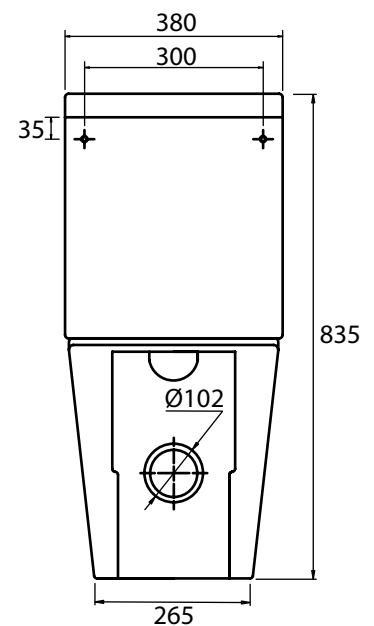

Technical Data Sheet

ORBIT

Fully Enclosed Close Coupled WC

TAVISTOCK
inspiring bathrooms

| No. | Description | Code | Fixings Included |
|-----|---------------------------------------|--------|------------------|
| 1 | Orbit 620mm rimless Close Coupled Pan | P250S | Yes |
| 2 | Orbit Cistern, 4.5/3L | C250S | Yes |
| 3 | Orbit Soft Close Quick release Seat | TS250S | Yes |

Floor fixings included

Dimensions

| TS250S Orbit Seat Dimensions | |
|--------------------------------|-----------|
| Measurement | Dimension |
| Front to Back Depth | 435mm |
| Left to Right Width | 360mm |
| Ring Hole Front to Back | 280mm |
| Ring Hole Left to Right | 230mm |
| Seat Thickness | 37mm |
| Width of Back of Seat | 360mm |
| Min/Max Adjustment for fixings | 95/165mm |

Diagrams not to scale
All dimensions in mm
tolerance of +/- 5mm

FAQ's

What side is the inlet valve in the close coupled WC? **Bottom left of the tank.**

Can this Close Coupled pan be used with a side connection outlet pipe? **No, the pan design is fully back to wall.**