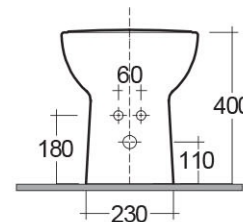

Technical specifications

Dimensions: 360 x 500 mm

Weight: 19 Kg

Color: Alpine White

Parts: ORG14AWHA - ORIGIN BIDET BACK TO WALL 50CM

Suites: [RAK-ORIGIN](#)

Code	Name
ORG14AWHA	ORIGIN BIDET BACK TO WALL 50CM

Dimensions: All dimensions in mm tolerance $\pm 5\%$ for below 200mm and $\pm 3\%$ for above 200mm.
 Note: Due to a continuing development programme to improve design and performance, the manufacturer reserves all rights to vary specifications without prior information.
 Please note accessories are for photographic use only.