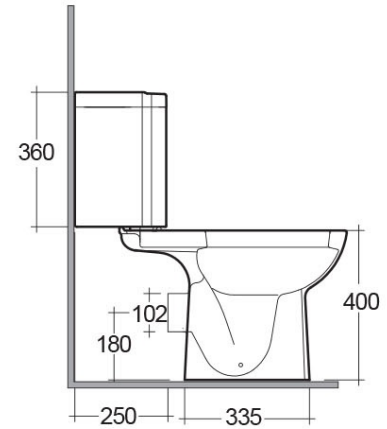

RAK-ORIGIN

Close Coupled | Water Closet

RAK
CERAMICS

Technical specifications

Dimensions: 730 x 360 mm

Weight: 31 Kg

Color: Alpine White

Trap type: P Trap

Trapway type: Concealed

Seat cover options: PP

Bowl shape: Rounded Rectangle

Soft close: yes

Quick remove seat cover: yes

Dual flush: yes

Suites: [RAK-ORIGIN](#)

Code	Name
ORG11AWHA	ORIGIN WATER CLOSET CLOSE COUPLED P-TRAP 62CM
ORG04AWHA	ORIGIN WATER CLOSET TANK CORNER

Dimensions: All dimensions in mm tolerance $\pm 5\%$ for below 200mm and $\pm 3\%$ for above 200mm.

Note: Due to a continuing development programme to improve design and performance, the manufacturer reserves all rights to vary specifications without prior information.