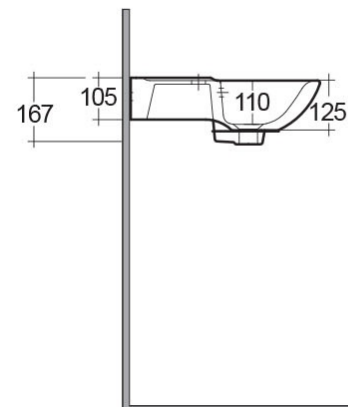

RAK-ORIGIN

Wash basin | Cloakroom

RAK
CERAMICS

Technical specifications

Dimensions: 450 x 370 mm

Weight: 10 Kg

Color: Alpine White

Shape of basin: Rounded Rectangle

Overflow hole: yes

Suites: [RAK-ORIGIN](#)

Code	Name
ORG0701AWHA	ORIGIN WASH BASIN 45CM

Dimensions: All dimensions in mm tolerance $\pm 5\%$ for below 200mm and $\pm 3\%$ for above 200mm.

Note: Due to a continuing development programme to improve design and performance, the manufacturer reserves all rights to vary specifications without prior information.