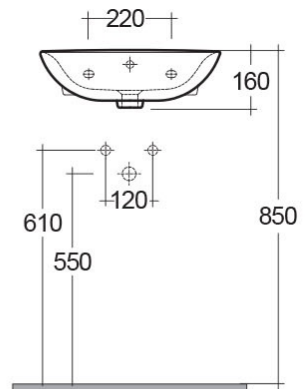

RAK-ORIGIN

Wash basin | Cloakroom

RAK
CERAMICS

Technical specifications

Dimensions: 450 x 370 mm

Weight: 10 Kg

Color: Alpine White

Shape of basin: Rounded Rectangle

Overflow hole: yes

Suites: [RAK-ORIGIN](#)

Code	Name
ORG0701AWHA	ORIGIN WASH BASIN 45CM

Dimensions: All dimensions in mm tolerance $\pm 5\%$ for below 200mm and $\pm 3\%$ for above 200mm.

Note: Due to a continuing development programme to improve design and performance, the manufacturer reserves all rights to vary specifications without prior information.