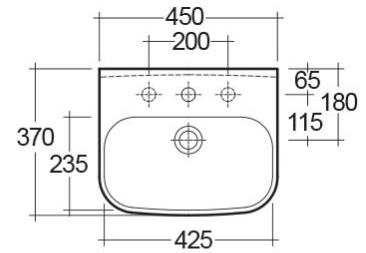

RAK-ORIGIN

Wash basin | Cloakroom

RAK
CERAMICS

Technical specifications

Dimensions: 450 x 370 mm

Weight: 10 Kg

Color: Alpine White

Shape of basin: Rounded Rectangle

Overflow hole: yes

Suites: [RAK-ORIGIN](#)

Code	Name
ORG0701AWHA	ORIGIN WASH BASIN 45CM

Dimensions: All dimensions in mm tolerance $\pm 5\%$ for below 200mm and $\pm 3\%$ for above 200mm.

Note: Due to a continuing development programme to improve design and performance, the manufacturer reserves all rights to vary specifications without prior information.