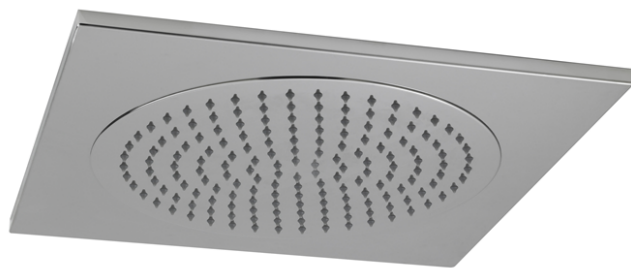

Sales Code: HEAD82

Description: Ceiling Tile Shower Head 500mm

Product Dimensions

Length (mm):	
Width (mm):	500
Height (mm):	72
Depth (mm):	500
Nett Weight (kg):	5.5

Packaging Dimensions

Length (mm):	560
Width (mm):	560
Height (mm):	
Gross Weight (kg):	5.5

Packaging Data

Box Colour:	White Cardboard Box
Box Qty:	1
Label Size:	100 x 50
Label Colour:	White Label
Label Qty:	2

Outer Box Dimensions (If Applicable)

Length (mm):	
Width (mm):	550
Height (mm):	540
Depth (mm):	400
Gross Weight (kg):	22
Barcode:	5055369036820

Product Details

Country of Origin:	China
Fitting Instruction:	Yes
Product Material:	St-Steel
Mount Type:	Wall, Surface
Outlet Elbow Supplied:	No
Easy Clean:	Yes
Head Included:	Yes
Handset Included:	No
Body Jets Included:	Not Applicable
No of Body Jets:	Not Applicable
Operating Pressure (bar):	0.5
Valve/Cartridge Type:	Not Applicable
Flow Rates (L/min):	0.1 bar: N/A 0.5 bar: N/A 1 bar: N/A 2 bar: N/A 3 bar: N/A
TMV2 Approved:	No Approval No: N/A
TMV3 Approved:	No Approval No: N/A
WRAS Approved:	No Approval No: N/A
Head Function:	Single
Handset Function:	Not Applicable
Body Jet Info:	Not Applicable
Pipe Size:	Not Applicable
Pipe Centres:	N/A
Colour/Finish:	Chrome
Hose Included:	Not Applicable
No. of Outlets:	N/A