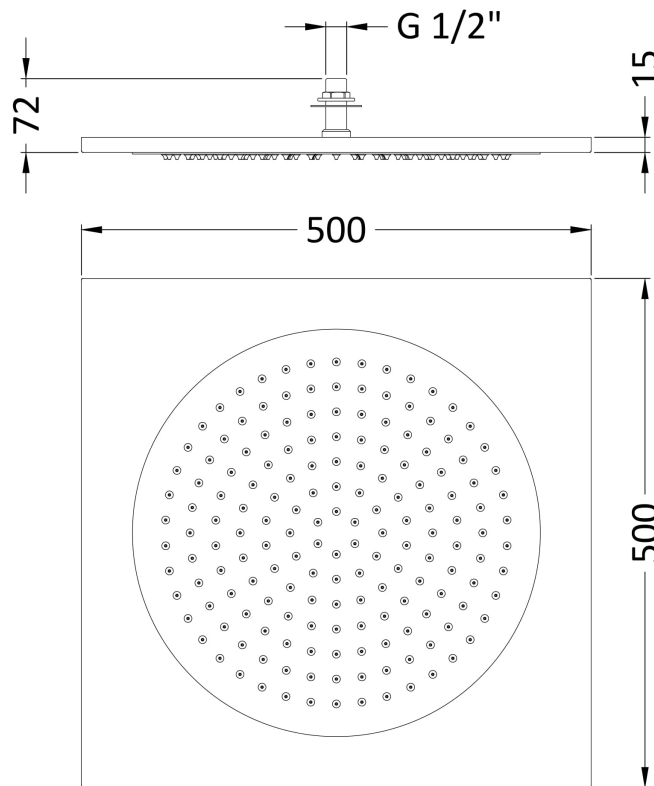

Sales Code: HEAD82

Description: Ceiling Tile Shower Head 500mm

Product Dimensions

Length (mm):	
Width (mm):	500
Height (mm):	72
Depth (mm):	500
Nett Weight (kg):	5.5

Packaging Dimensions

Length (mm):	560
Width (mm):	560
Height (mm):	
Gross Weight (kg):	5.5

Packaging Data

Box Colour:	White Cardboard Box
Box Qty:	1
Label Size:	100 x 50
Label Colour:	White Label
Label Qty:	2

Outer Box Dimensions (If Applicable)

Length (mm):	
Width (mm):	550
Height (mm):	540
Depth (mm):	400
Gross Weight (kg):	22
Barcode:	5055369036820

Product Details

Country of Origin:	China
Fitting Instruction:	Yes
Product Material:	St-Steel
Mount Type:	Wall, Surface
Outlet Elbow Supplied:	No
Easy Clean:	Yes
Head Included:	Yes
Handset Included:	No
Body Jets Included:	Not Applicable
No of Body Jets:	Not Applicable
Operating Pressure (bar):	0.5
Valve/Cartridge Type:	Not Applicable
Flow Rates (L/min):	0.1 bar: N/A 0.5 bar: N/A 1 bar: N/A 2 bar: N/A 3 bar: N/A
TMV2 Approved:	No Approval No: N/A
TMV3 Approved:	No Approval No: N/A
WRAS Approved:	No Approval No: N/A
Head Function:	Single
Handset Function:	Not Applicable
Body Jet Info:	Not Applicable
Pipe Size:	Not Applicable
Pipe Centres:	N/A
Colour/Finish:	Chrome
Hose Included:	Not Applicable
No. of Outlets:	N/A