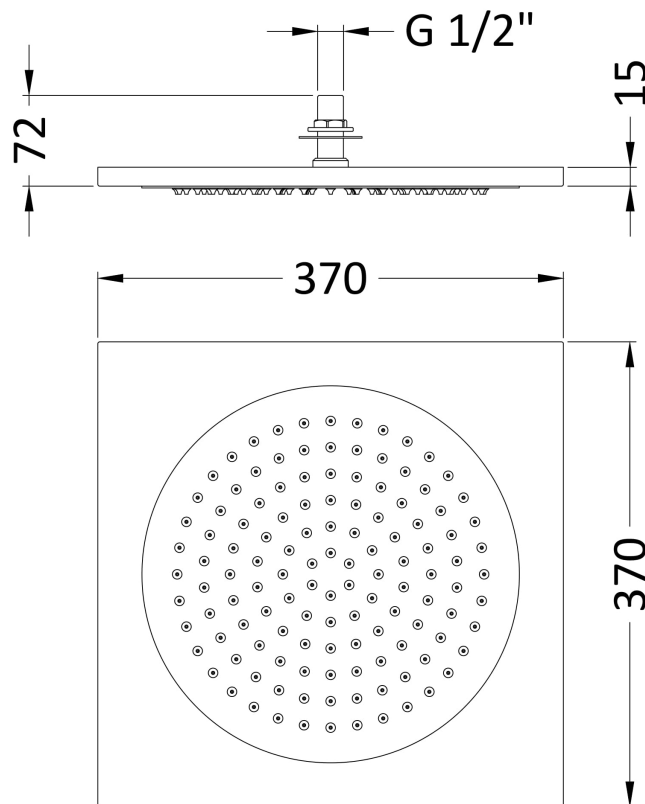

Sales Code: HEAD81

Description: Ceiling Tile Shower Head 370mm

Product Dimensions

Length (mm):	
Width (mm):	370
Height (mm):	72
Depth (mm):	370
Nett Weight (kg):	2.2

Packaging Dimensions

Length (mm):	370
Width (mm):	370
Height (mm):	
Gross Weight (kg):	2.2

Packaging Data

Box Colour:	White Cardboard Box
Box Qty:	1
Label Size:	100 x 50
Label Colour:	White Label
Label Qty:	2

Outer Box Dimensions (If Applicable)

Length (mm):	
Width (mm):	450
Height (mm):	400
Depth (mm):	410
Gross Weight (kg):	9
Barcode:	5055369036813

Product Details

Country of Origin:	China
Fitting Instruction:	Yes
Product Material:	St-Steel
Mount Type:	Wall, Surface
Outlet Elbow Supplied:	No
Easy Clean:	Yes
Head Included:	Yes
Handset Included:	No
Body Jets Included:	Not Applicable
No of Body Jets:	Not Applicable
Operating Pressure (bar):	0.5
Valve/Cartridge Type:	Not Applicable
Flow Rates (L/min):	0.1 bar: N/A 0.5 bar: N/A 1 bar: N/A 2 bar: N/A 3 bar: N/A
TMV2 Approved:	No Approval No: N/A
TMV3 Approved:	No Approval No: N/A
WRAS Approved:	No Approval No: N/A
Head Function:	Single
Handset Function:	Not Applicable
Body Jet Info:	Not Applicable
Pipe Size:	Not Applicable
Pipe Centres:	N/A
Colour/Finish:	Chrome
Hose Included:	Not Applicable
No. of Outlets:	N/A