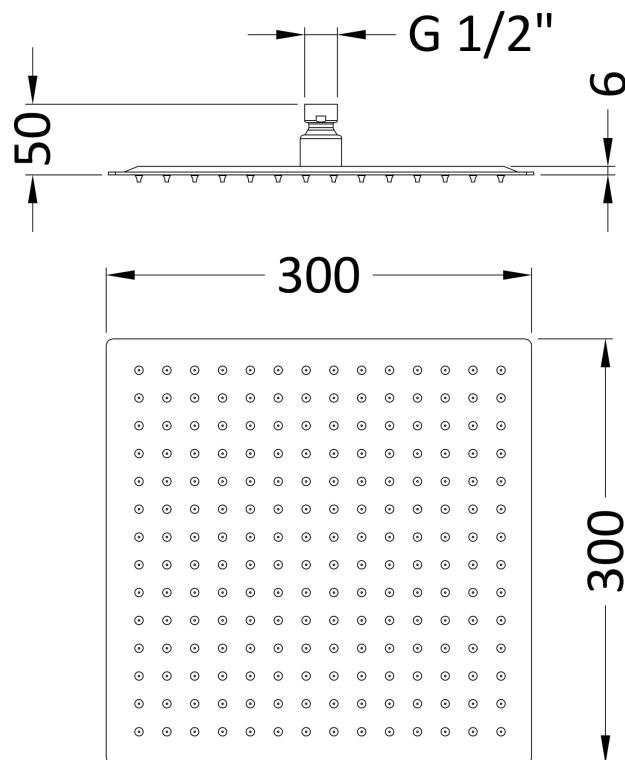

Sales Code: HEAD58

Description: Square Thin Fixed Shower Head 300X300mm

### Product Dimensions

Length (mm):	
Width (mm):	300
Height (mm):	50
Depth (mm):	300
Nett Weight (kg):	1.74

### Packaging Dimensions

Length (mm):	330
Width (mm):	310
Height (mm):	
Gross Weight (kg):	1.74

### Outer Box Dimensions (If Applicable)

Length (mm):	
Width (mm):	335
Height (mm):	320
Depth (mm):	650
Gross Weight (kg):	9
Barcode:	5055369018727