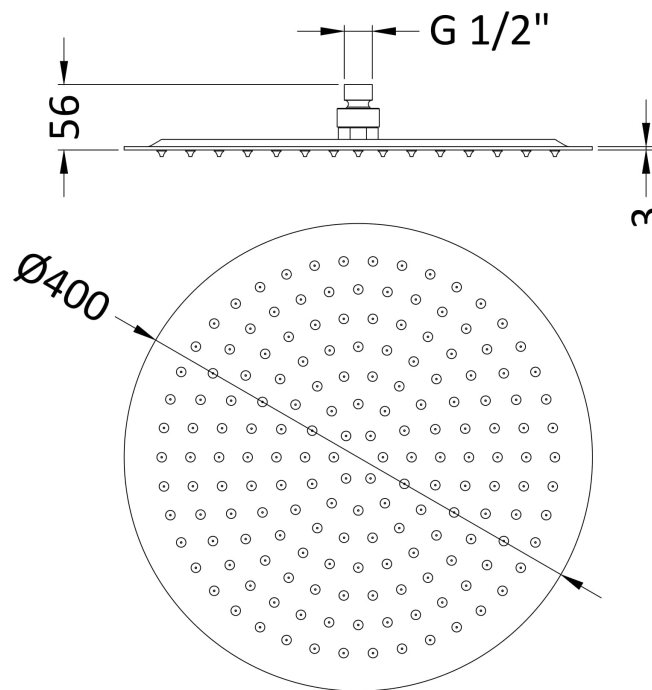

Sales Code: HEAD46

Description: Round Stainless Steel Shower Head 400mm

Product Dimensions

Length (mm):	
Width (mm):	400
Height (mm):	56
Depth (mm):	400
Nett Weight (kg):	2.92

Packaging Dimensions

Length (mm):	420
Width (mm):	410
Height (mm):	
Gross Weight (kg):	2.92

Packaging Data

Box Colour:	White Cardboard Box
Box Qty:	1
Label Size:	100 x 50
Label Colour:	White Label
Label Qty:	2

Outer Box Dimensions (If Applicable)

Length (mm):	
Width (mm):	420
Height (mm):	345
Depth (mm):	440
Gross Weight (kg):	12
Barcode:	5055369008940

Product Details

Country of Origin:	China
Fitting Instruction:	Yes
Product Material:	St-Steel
Mount Type:	Wall, Surface
Outlet Elbow Supplied:	No
Easy Clean:	No
Head Included:	Yes
Handset Included:	No
Body Jets Included:	Not Applicable
No of Body Jets:	Not Applicable
Operating Pressure (bar):	0.5
Valve/Cartridge Type:	Not Applicable
Flow Rates (L/min):	0.1 bar: N/A 0.5 bar: N/A 1 bar: N/A 2 bar: N/A 3 bar: N/A
TMV2 Approved:	No Approval No: N/A
TMV3 Approved:	No Approval No: N/A
WRAS Approved:	No Approval No: N/A
Head Function:	Single
Handset Function:	Not Applicable
Body Jet Info:	Not Applicable
Pipe Size:	Not Applicable
Pipe Centres:	N/A
Colour/Finish:	Chrome
Hose Included:	Not Applicable
No. of Outlets:	N/A