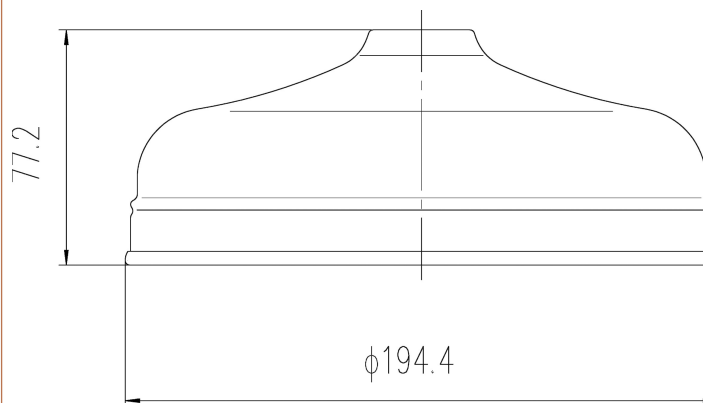

Sales Code: HEAD21

Description: 8" Apron Fixed Head 195mm Diameter

### Product Dimensions

Length (mm):	
Width (mm):	194
Height (mm):	77
Depth (mm):	194
Nett Weight (kg):	0.3

### Packaging Dimensions

Length (mm):	210
Width (mm):	200
Height (mm):	
Gross Weight (kg):	0.8

### Outer Box Dimensions (If Applicable)

Length (mm):	
Width (mm):	225
Height (mm):	435
Depth (mm):	450
Gross Weight (kg):	8
Barcode:	5055146185895