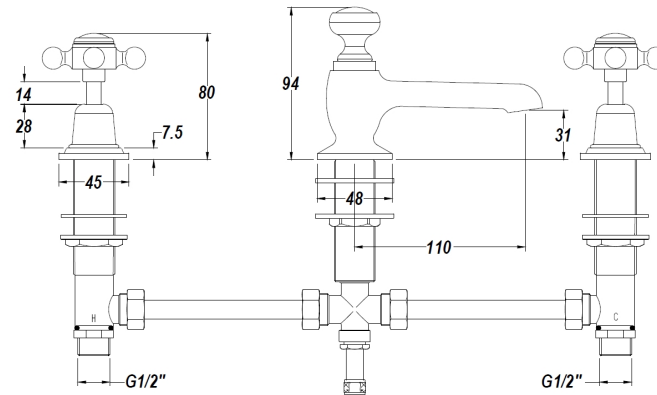

Sales Code: BC407DX

Description: Topaz Blk 3 T/H Basin Mixer W/ Popup Wst

Product Dimensions

Height (mm):	94
Width (mm):	246
Depth (mm):	140
Length (mm):	
Nett Weight (kg):	2.95

Packaging Dimensions

Height (mm):	75
Width (mm):	150
Depth (mm):	430
Gross Weight (kg):	2.95

Packaging Data

Box Colour:	White Cardboard Box
Box Qty:	1
Label Size:	100 x 50
Label Colour:	White Label
Label Qty:	1

Outer Box Dimensions (If Applicable)

Height (mm):	370
Width (mm):	350
Depth (mm):	405
Length (mm):	

Gross Weight (kg):	
Barcode:	5055275871423

Product Details

Country of Origin:	United Kingdom
Fitting Instruction:	Yes
Product Material:	Brass
Control Type:	Manual
Waste Included:	Waste Included
Waste Type:	Pop-Up
WRAS Approval: No	Approval No: N/A
Valve/Cartridge Type:	1/4 Turn Ceramic Disc
Colour/Finish:	Chrome
Mount Type:	Deck
Operating Pressure (bar):	0.1

Flow Rates: (Litres Per Min)	0.1 bar: 5,6	0.5 bar: 14	1 bar: 20,2	2 bar: 29	3 bar: 35,4
Pipe Size:	15 mm (1/2" Bsp)				
Pipe Centres:	N/A				