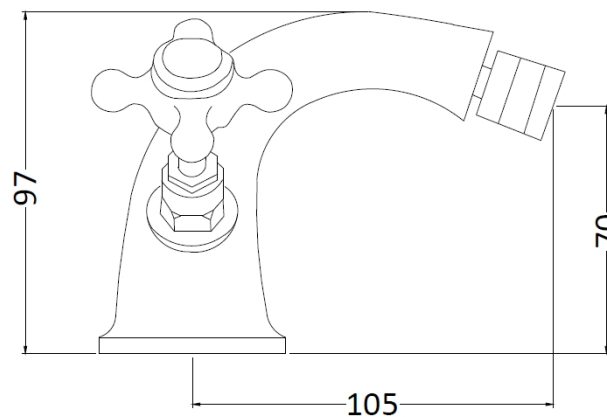

Sales Code: BC406HX

Description: Topaz Mono Bidet Mixer

Product Dimensions

Height (mm):	97
Width (mm):	197
Depth (mm):	130
Length (mm):	
Nett Weight (kg):	2.2

Packaging Dimensions

Height (mm):	120
Width (mm):	195
Depth (mm):	190
Gross Weight (kg):	2.4

Packaging Data

Box Colour:	White Cardboard Box
Box Qty:	1
Label Size:	100 x 50
Label Colour:	White Label
Label Qty:	1

Outer Box Dimensions (If Applicable)

Height (mm):	395
Width (mm):	550
Depth (mm):	320
Length (mm):	
Gross Weight (kg):	13
Barcode:	5055275894651

Product Details

Country of Origin:	China
Fitting Instruction:	Yes
Product Material:	Brass
Control Type:	Manual
Waste Included:	Waste Included
Waste Type:	Pop-Up
WRAS Approval: No	Approval No: N/A
Valve/Cartridge Type:	1/4 Turn Ceramic Disc
Colour/Finish:	Chrome
Mount Type:	Deck
Operating Pressure (bar):	0.1
Flow Rates: (Litres Per Min)	0.1 bar: 5 0.5 bar: 16 1 bar: 24 2 bar: 33 3 bar: 38
Pipe Size:	15 mm (1/2" Bsp)
Pipe Centres:	N/A