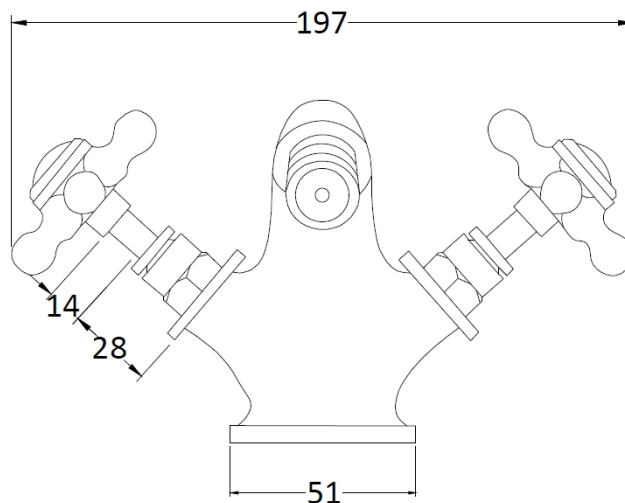

Sales Code: BC406HX

Description: Topaz Mono Bidet Mixer

Product Dimensions

Height (mm):	97
Width (mm):	197
Depth (mm):	130
Length (mm):	
Nett Weight (kg):	2.2

Packaging Dimensions

Height (mm):	120
Width (mm):	195
Depth (mm):	190
Gross Weight (kg):	2.4

Packaging Data

Box Colour:	White Cardboard Box
Box Qty:	1
Label Size:	100 x 50
Label Colour:	White Label
Label Qty:	1

Outer Box Dimensions (If Applicable)

Height (mm):	395
Width (mm):	550
Depth (mm):	320
Length (mm):	
Gross Weight (kg):	13
Barcode:	5055275894651

Product Details

Country of Origin:	China
Fitting Instruction:	Yes
Product Material:	Brass
Control Type:	Manual
Waste Included:	Waste Included
Waste Type:	Pop-Up
WRAS Approval: No	Approval No: N/A
Valve/Cartridge Type:	1/4 Turn Ceramic Disc
Colour/Finish:	Chrome
Mount Type:	Deck
Operating Pressure (bar):	0.1
Flow Rates: (Litres Per Min)	0.1 bar: 5 0.5 bar: 16 1 bar: 24 2 bar: 33 3 bar: 38
Pipe Size:	15 mm (1/2" Bsp)
Pipe Centres:	N/A