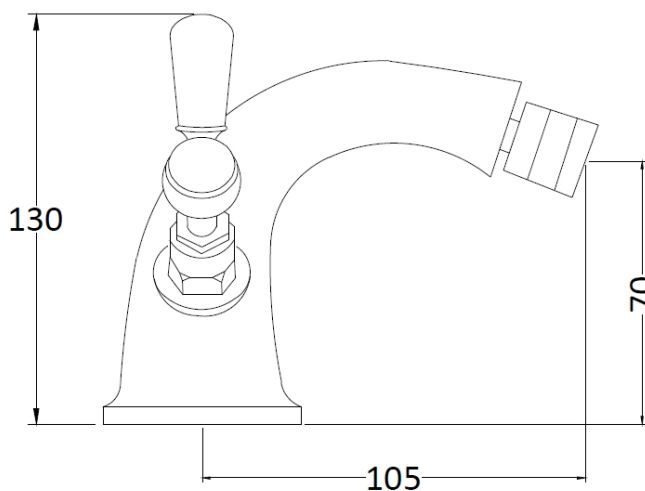

Sales Code: BC406HL

Description: Topaz Lever Mono Bidet Mixer

Product Dimensions

Height (mm):	130
Width (mm):	173
Depth (mm):	130
Length (mm):	
Nett Weight (kg):	2.2

Packaging Dimensions

Height (mm):	120
Width (mm):	195
Depth (mm):	190
Gross Weight (kg):	2.4

Packaging Data

Box Colour:	White Cardboard Box
Box Qty:	1
Label Size:	100 x 50
Label Colour:	White Label
Label Qty:	1

Outer Box Dimensions (If Applicable)

Height (mm):	395
Width (mm):	550
Depth (mm):	320
Length (mm):	
Gross Weight (kg):	13
Barcode:	5055275894644

Product Details

Country of Origin:	China
Fitting Instruction:	Yes
Product Material:	Brass
Control Type:	Manual
Waste Included:	Waste Included
Waste Type:	Pop-Up
WRAS Approval: No	Approval No: N/A
Valve/Cartridge Type:	1/4 Turn Ceramic Disc
Colour/Finish:	Chrome
Mount Type:	Deck
Operating Pressure (bar):	0.1
Flow Rates: (Litres Per Min)	0.1 bar: 5 0.5 bar: 16 1 bar: 24 2 bar: 33 3 bar: 38
Pipe Size:	15 mm (1/2" Bsp)
Pipe Centres:	N/A