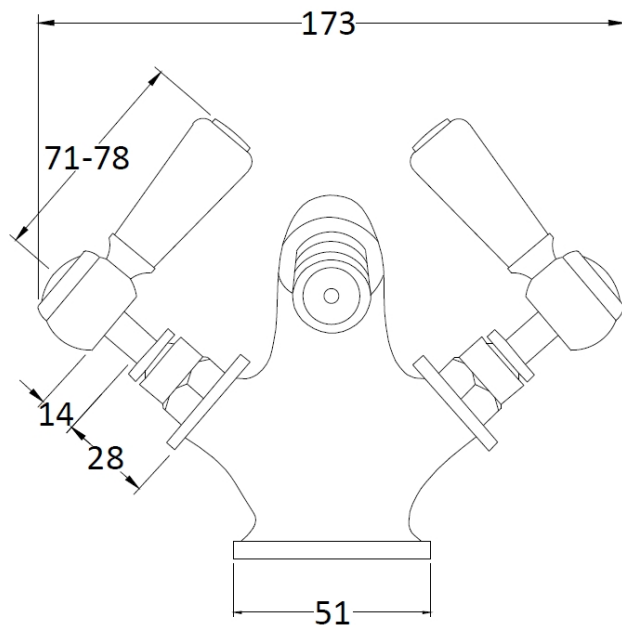

Sales Code: BC406HL

Description: Topaz Lever Mono Bidet Mixer

Product Dimensions

Height (mm):	130
Width (mm):	173
Depth (mm):	130
Length (mm):	
Nett Weight (kg):	2.2

Packaging Dimensions

Height (mm):	120
Width (mm):	195
Depth (mm):	190
Gross Weight (kg):	2.4

Packaging Data

Box Colour:	White Cardboard Box
Box Qty:	1
Label Size:	100 x 50
Label Colour:	White Label
Label Qty:	1

Outer Box Dimensions (If Applicable)

Height (mm):	395
Width (mm):	550
Depth (mm):	320
Length (mm):	
Gross Weight (kg):	13
Barcode:	5055275894644

Product Details

Country of Origin:	China
Fitting Instruction:	Yes
Product Material:	Brass
Control Type:	Manual
Waste Included:	Waste Included
Waste Type:	Pop-Up
WRAS Approval: No	Approval No: N/A
Valve/Cartridge Type:	1/4 Turn Ceramic Disc
Colour/Finish:	Chrome
Mount Type:	Deck
Operating Pressure (bar):	0.1
Flow Rates: (Litres Per Min)	0.1 bar: 5 0.5 bar: 16 1 bar: 24 2 bar: 33 3 bar: 38
Pipe Size:	15 mm (1/2" Bsp)
Pipe Centres:	N/A