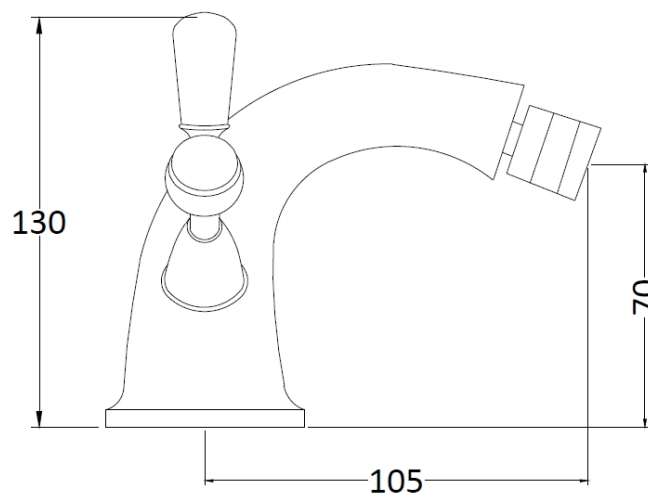

### Product Dimensions

Height (mm):	130
Width (mm):	173
Depth (mm):	130
Length (mm):	
Nett Weight (kg):	2.2

### Packaging Dimensions

Height (mm):	120
Width (mm):	195
Depth (mm):	190
Gross Weight (kg):	2.4

### Outer Box Dimensions (If Applicable)

Height (mm):	395
Width (mm):	550
Depth (mm):	320
Length (mm):	
Gross Weight (kg):	13
Barcode:	5055275894620

### Product Details

Country of Origin:	China
Fitting Instruction:	Yes
Product Material:	Brass
Control Type:	Manual
Waste Included:	Waste Included
Waste Type:	Pop-Up
WRAS Approval: No	Approval No: N/A
Valve/Cartridge Type:	1/4 Turn Ceramic Disc
Colour/Finish:	Chrome
Mount Type:	Deck
Operating Pressure (bar):	0.1
Flow Rates: (Litres Per Min)	0.1 bar: 5    0.5 bar: 16    1 bar: 24    2 bar: 33    3 bar: 38
Pipe Size:	15 mm (1/2" Bsp)
Pipe Centres:	N/A