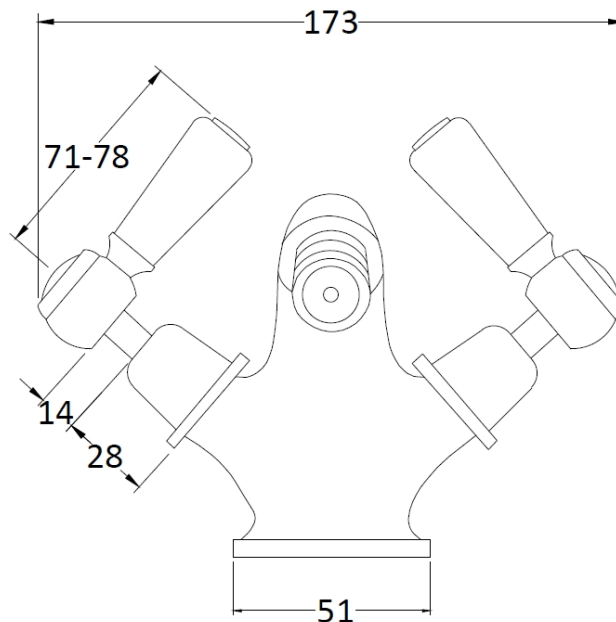

### Product Dimensions

Height (mm):	130
Width (mm):	173
Depth (mm):	130
Length (mm):	
Nett Weight (kg):	2.2

### Packaging Dimensions

Height (mm):	120
Width (mm):	195
Depth (mm):	190
Gross Weight (kg):	2.4

### Outer Box Dimensions (If Applicable)

Height (mm):	395
Width (mm):	550
Depth (mm):	320
Length (mm):	
Gross Weight (kg):	13
Barcode:	5055275894620

### Product Details

Country of Origin:	China
Fitting Instruction:	Yes
Product Material:	Brass
Control Type:	Manual
Waste Included:	Waste Included
Waste Type:	Pop-Up
WRAS Approval: No	Approval No: N/A
Valve/Cartridge Type:	1/4 Turn Ceramic Disc
Colour/Finish:	Chrome
Mount Type:	Deck
Operating Pressure (bar):	0.1
Flow Rates: (Litres Per Min)	0.1 bar: 5    0.5 bar: 16    1 bar: 24    2 bar: 33    3 bar: 38
Pipe Size:	15 mm (1/2" Bsp)
Pipe Centres:	N/A