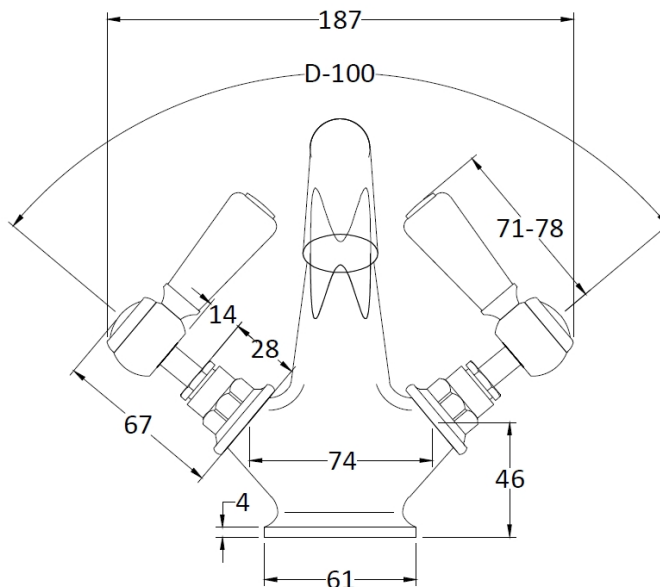

### Product Dimensions

Height (mm):	176
Width (mm):	214
Depth (mm):	158
Length (mm):	
Nett Weight (kg):	2.2

### Packaging Dimensions

Height (mm):	125
Width (mm):	220
Depth (mm):	390
Gross Weight (kg):	2.4

### Outer Box Dimensions (If Applicable)

Height (mm):	395
Width (mm):	415
Depth (mm):	440
Length (mm):	
Gross Weight (kg):	
Barcode:	5055275871522

Flow Rates: (Litres Per Min)	0.1 bar: 6.4	0.5 bar: 16.2	1 bar: 23.4	2 bar: 33.5	3 bar: 41
Pipe Size:	15 mm (1/2" Bsp)				
Pipe Centres:	N/A				