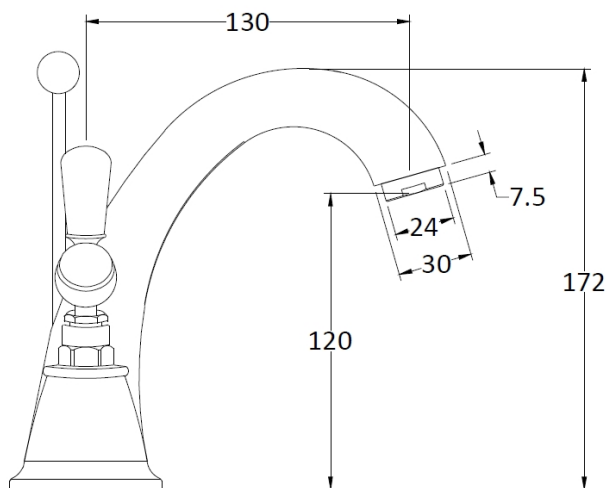

### Product Dimensions

Height (mm):	176
Width (mm):	214
Depth (mm):	158
Length (mm):	
Nett Weight (kg):	2.2

### Packaging Dimensions

Height (mm):	125
Width (mm):	220
Depth (mm):	390
Gross Weight (kg):	2.4

### Outer Box Dimensions (If Applicable)

Height (mm):	395
Width (mm):	415
Depth (mm):	440
Length (mm):	
Gross Weight (kg):	
Barcode:	5055275871522

Flow Rates: (Litres Per Min)	0.1 bar: 6.4	0.5 bar: 16.2	1 bar: 23.4	2 bar: 33.5	3 bar: 41
Pipe Size:	15 mm (1/2" Bsp)				
Pipe Centres:	N/A				