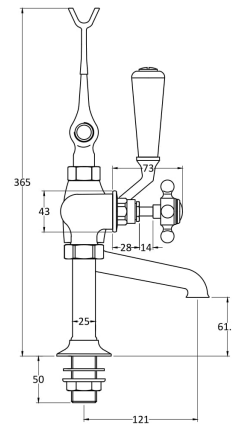

Sales Code: BC404HX

Description: Topaz Black Deck Bsm W/ Shower Kit

Product Dimensions

Height (mm):	320
Width (mm):	350
Depth (mm):	155
Length (mm):	
Nett Weight (kg):	4.7

Packaging Dimensions

Height (mm):	150
Width (mm):	232
Depth (mm):	330
Gross Weight (kg):	4.9

Packaging Data

Box Colour:	White Cardboard Box
Box Qty:	1
Label Size:	100 x 50
Label Colour:	White Label
Label Qty:	1

Outer Box Dimensions (If Applicable)

Height (mm):	320
Width (mm):	345
Depth (mm):	520
Length (mm):	
Gross Weight (kg):	23
Barcode:	5055275868027

Product Details

Country of Origin:	United Kingdom
Fitting Instruction:	Yes
Product Material:	Brass
Control Type:	Manual
Waste Included:	Waste Not Included
Waste Type:	Not Applicable
WRAS Approval: No	Approval No: N/A
Valve/Cartridge Type:	1/4 Turn Ceramic Disc
Colour/Finish:	Chrome
Mount Type:	Deck
Operating Pressure (bar):	0.2

Flow Rates: (Litres Per Min)	0.1 bar: 10.6 0.5 bar: 28.6 1 bar: 41.4 2 bar: 59 3 bar: 72.8
Pipe Size:	22 mm (3/4" Bsp)
Pipe Centres:	90-300mm