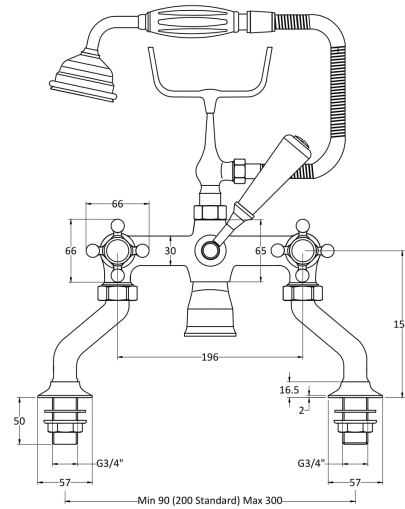

Sales Code: BC404HX

Description: Topaz Black Deck Bsm W/ Shower Kit

Product Dimensions

Height (mm):	320
Width (mm):	350
Depth (mm):	155
Length (mm):	
Nett Weight (kg):	4.7

Packaging Dimensions

Height (mm):	150
Width (mm):	232
Depth (mm):	330
Gross Weight (kg):	4.9

Packaging Data

Box Colour:	White Cardboard Box
Box Qty:	1
Label Size:	100 x 50
Label Colour:	White Label
Label Qty:	1

Outer Box Dimensions (If Applicable)

Height (mm):	320
Width (mm):	345
Depth (mm):	520
Length (mm):	
Gross Weight (kg):	23
Barcode:	5055275868027

Product Details

Country of Origin:	United Kingdom
Fitting Instruction:	Yes
Product Material:	Brass
Control Type:	Manual
Waste Included:	Waste Not Included
Waste Type:	Not Applicable
WRAS Approval: No	Approval No: N/A
Valve/Cartridge Type:	1/4 Turn Ceramic Disc
Colour/Finish:	Chrome
Mount Type:	Deck
Operating Pressure (bar):	0.2

Flow Rates: (Litres Per Min)	0.1 bar: 10.6 0.5 bar: 28.6 1 bar: 41.4 2 bar: 59 3 bar: 72.8
Pipe Size:	22 mm (3/4" Bsp)
Pipe Centres:	90-300mm