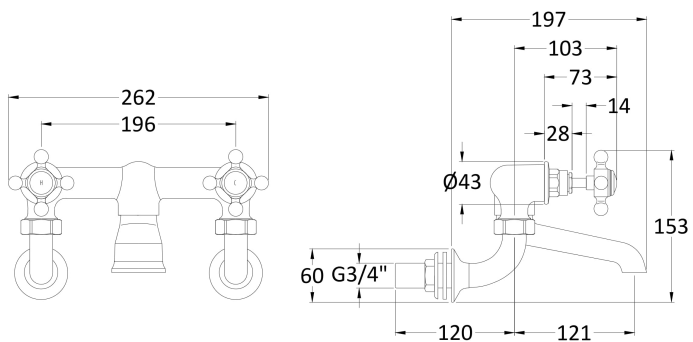

Sales Code: BC403HXWM

Description: Wall Mount Bath Filler Hex Crosshead

Product Dimensions

Height (mm):	142
Width (mm):	262
Depth (mm):	217
Length (mm):	
Nett Weight (kg):	2.3

Packaging Dimensions

Height (mm):	125
Width (mm):	250
Depth (mm):	200
Gross Weight (kg):	2.3

Packaging Data

Box Colour:	White Cardboard Box
Box Qty:	1
Label Size:	100 x 50
Label Colour:	White Label
Label Qty:	1

Outer Box Dimensions (If Applicable)

Height (mm):	200
Width (mm):	250
Depth (mm):	125
Length (mm):	
Gross Weight (kg):	
Barcode:	5056211853275

Product Details

Country of Origin:	China
Fitting Instruction:	Yes
Product Material:	Brass
Control Type:	Manual
Waste Included:	Waste Not Included
Waste Type:	Not Applicable
WRAS Approval: No	Approval No: N/A
Valve/Cartridge Type:	1/4 Turn Ceramic Disc
Colour/Finish:	Chrome
Mount Type:	Wall
Operating Pressure (bar):	0.2
Flow Rates: (Litres Per Min)	0.1 bar: 10 0.5 bar: 36.2 1 bar: 53 2 bar: 75.7 3 bar: 92
Pipe Size:	22 mm (3/4" Bsp)
Pipe Centres:	196mm