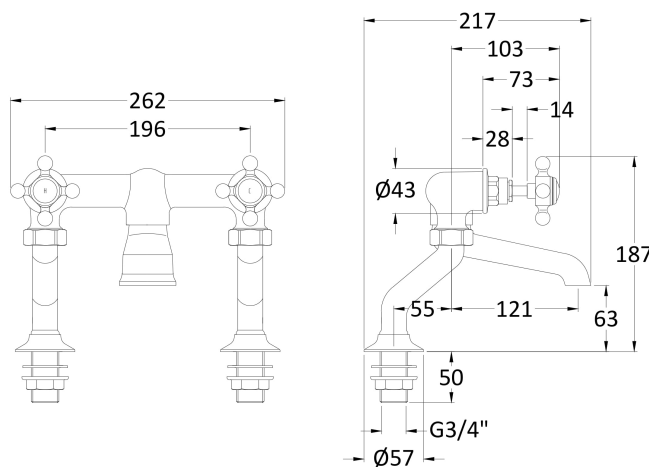

Sales Code: BC403HX

Description: Deck Mount Bath Filler Hex Crosshead

### Product Dimensions

Height (mm):	187
Width (mm):	262
Depth (mm):	217
Length (mm):	
Nett Weight (kg):	2.3

### Packaging Dimensions

Height (mm):	125
Width (mm):	250
Depth (mm):	200
Gross Weight (kg):	2.3

### Outer Box Dimensions (If Applicable)

Height (mm):	200
Width (mm):	250
Depth (mm):	125
Length (mm):	
Gross Weight (kg):	
Barcode:	5056211853237