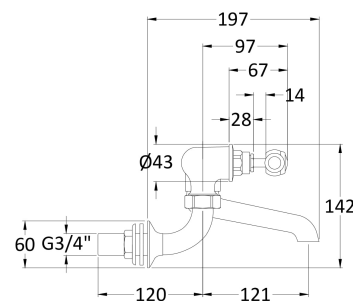

**Sales Code:** BC403HLWM

**Description:** Wall Mount Bath Filler Hex Lever

**Product Dimensions**

Height (mm):	142
Width (mm):	338
Depth (mm):	217
Length (mm):	
Nett Weight (kg):	2.3

**Packaging Dimensions**

Height (mm):	125
Width (mm):	250
Depth (mm):	200
Gross Weight (kg):	2.3

**Packaging Data**

Box Colour:	White Cardboard Box
Box Qty:	1
Label Size:	100 x 50
Label Colour:	White Label
Label Qty:	1

**Outer Box Dimensions (If Applicable)**

Height (mm):	200
Width (mm):	250
Depth (mm):	125
Length (mm):	
Gross Weight (kg):	
Barcode:	5056211853268

**Product Details**

Country of Origin:	China
Fitting Instruction:	Yes
Product Material:	Brass
Control Type:	Manual
Waste Included:	Waste Not Included
Waste Type:	Not Applicable
WRAS Approval:	No
Approval No:	N/A
Valve/Cartridge Type:	1/4 Turn Ceramic Disc
Colour/Finish:	Chrome
Mount Type:	Wall
Operating Pressure (bar):	0.2
Flow Rates: (Litres Per Min)	0.1 bar: 10    0.5 bar: 36.2    1 bar: 53    2 bar: 75.7    3 bar: 92
Pipe Size:	22 mm (3/4" Bsp)
Pipe Centres:	196mm