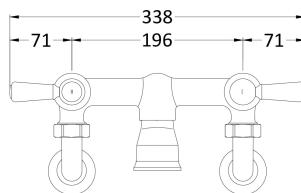

**Sales Code:** BC403HLWM

**Description:** Wall Mount Bath Filler Hex Lever

**Product Dimensions**

Height (mm):	142
Width (mm):	338
Depth (mm):	217
Length (mm):	
Nett Weight (kg):	2.3

**Packaging Dimensions**

Height (mm):	125
Width (mm):	250
Depth (mm):	200
Gross Weight (kg):	2.3

**Packaging Data**

Box Colour:	White Cardboard Box
Box Qty:	1
Label Size:	100 x 50
Label Colour:	White Label
Label Qty:	1

**Outer Box Dimensions (If Applicable)**

Height (mm):	200
Width (mm):	250
Depth (mm):	125
Length (mm):	
Gross Weight (kg):	
Barcode:	5056211853268

**Product Details**

Country of Origin:	China
Fitting Instruction:	Yes
Product Material:	Brass
Control Type:	Manual
Waste Included:	Waste Not Included
Waste Type:	Not Applicable
WRAS Approval:	No
Approval No:	N/A
Valve/Cartridge Type:	1/4 Turn Ceramic Disc
Colour/Finish:	Chrome
Mount Type:	Wall
Operating Pressure (bar):	0.2
Flow Rates: (Litres Per Min)	0.1 bar: 10    0.5 bar: 36.2    1 bar: 53    2 bar: 75.7    3 bar: 92
Pipe Size:	22 mm (3/4" Bsp)
Pipe Centres:	196mm