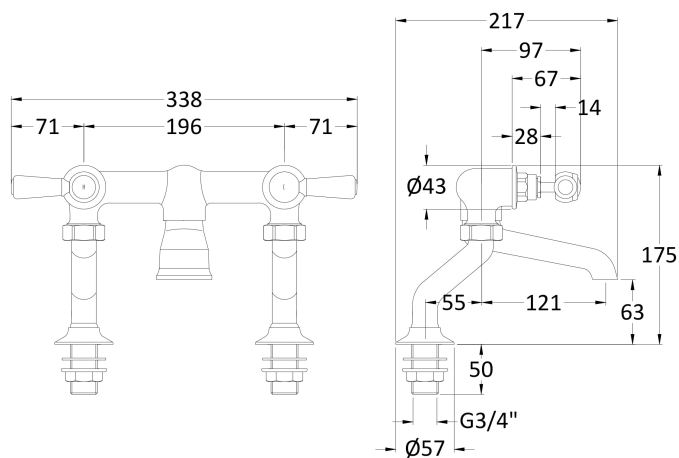

Sales Code: BC403HL

Description: Deck Mount Bath Filler Hex Lever

Product Dimensions

Height (mm):	175
Width (mm):	338
Depth (mm):	217
Length (mm):	
Nett Weight (kg):	2.3

Packaging Dimensions

Height (mm):	125
Width (mm):	250
Depth (mm):	200
Gross Weight (kg):	2.3

Packaging Data

Box Colour:	White Cardboard Box
Box Qty:	1
Label Size:	100 x 50
Label Colour:	White Label
Label Qty:	1

Outer Box Dimensions (If Applicable)

Height (mm):	200
Width (mm):	250
Depth (mm):	125
Length (mm):	
Gross Weight (kg):	
Barcode:	5056211853220

Product Details

Country of Origin:	China
Fitting Instruction:	Yes
Product Material:	Brass
Control Type:	Manual
Waste Included:	Waste Not Included
Waste Type:	Not Applicable
WRAS Approval: No	Approval No: N/A
Valve/Cartridge Type:	1/4 Turn Ceramic Disc
Colour/Finish:	Chrome
Mount Type:	Deck
Operating Pressure (bar):	0.2

Flow Rates: (Litres Per Min)	0.1 bar: 10	0.5 bar: 36.2	1 bar: 53	2 bar: 75.7	3 bar: 92
Pipe Size:	22 mm (3/4" Bsp)				
Pipe Centres:	200mm				