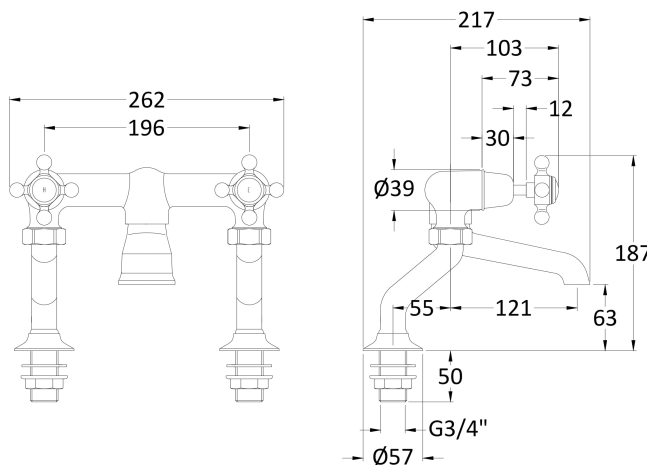

Sales Code: BC403DX

Description: Deck Mount Bath Filler Dome Crosshead

Product Dimensions

Height (mm):	187
Width (mm):	262
Depth (mm):	217
Length (mm):	
Nett Weight (kg):	2.3

Packaging Dimensions

Height (mm):	125
Width (mm):	250
Depth (mm):	200
Gross Weight (kg):	2.3

Packaging Data

Box Colour:	White Cardboard Box
Box Qty:	1
Label Size:	100 x 50
Label Colour:	White Label
Label Qty:	1

Outer Box Dimensions (If Applicable)

Height (mm):	200
Width (mm):	250
Depth (mm):	125
Length (mm):	
Gross Weight (kg):	
Barcode:	5056211853213

Product Details

Country of Origin:	China
Fitting Instruction:	Yes
Product Material:	Brass
Control Type:	Manual
Waste Included:	Waste Not Included
Waste Type:	Not Applicable
WRAS Approval: No	Approval No: N/A
Valve/Cartridge Type:	1/4 Turn Ceramic Disc
Colour/Finish:	Chrome
Mount Type:	Deck
Operating Pressure (bar):	0.2

Flow Rates: (Litres Per Min)	0.1 bar: 10	0.5 bar: 36.2	1 bar: 53	2 bar: 75.7	3 bar: 92
Pipe Size:	22 mm (3/4" Bsp)				
Pipe Centres:	200mm				