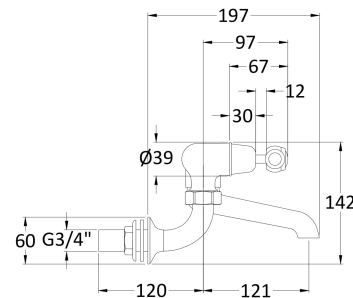

Sales Code: BC403DLWM

Description: Wall Mount Bath Filler Dome Lever

Product Dimensions

Height (mm):	142
Width (mm):	338
Depth (mm):	217
Length (mm):	
Nett Weight (kg):	2.3

Packaging Dimensions

Height (mm):	125
Width (mm):	250
Depth (mm):	200
Gross Weight (kg):	2.3

Packaging Data

Box Colour:	White Cardboard Box
Box Qty:	1
Label Size:	100 x 50
Label Colour:	White Label
Label Qty:	1

Outer Box Dimensions (If Applicable)

Height (mm):	200
Width (mm):	250
Depth (mm):	125

Length (mm):	
Gross Weight (kg):	
Barcode:	5056211853244

Product Details

Country of Origin:	China
Fitting Instruction:	Yes
Product Material:	Brass
Control Type:	Manual
Waste Included:	Waste Not Included
Waste Type:	Not Applicable
WRAS Approval:	No
Approval No:	N/A
Valve/Cartridge Type:	1/4 Turn Ceramic Disc
Colour/Finish:	Chrome
Mount Type:	Wall
Operating Pressure (bar):	0.2
Flow Rates: (Litres Per Min)	0.1 bar: 10 0.5 bar: 36.2 1 bar: 53 2 bar: 75.7 3 bar: 92
Pipe Size:	22 mm (3/4" Bsp)
Pipe Centres:	196mm