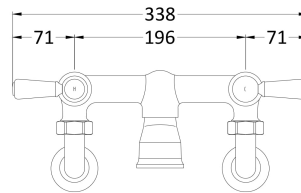

Sales Code: BC403DLWM

Description: Wall Mount Bath Filler Dome Lever

Product Dimensions

Height (mm):	142
Width (mm):	338
Depth (mm):	217
Length (mm):	
Nett Weight (kg):	2.3

Packaging Dimensions

Height (mm):	125
Width (mm):	250
Depth (mm):	200
Gross Weight (kg):	2.3

Packaging Data

Box Colour:	White Cardboard Box
Box Qty:	1
Label Size:	100 x 50
Label Colour:	White Label
Label Qty:	1

Outer Box Dimensions (If Applicable)

Height (mm):	200
Width (mm):	250
Depth (mm):	125

Length (mm):	
Gross Weight (kg):	
Barcode:	5056211853244

Product Details

Country of Origin:	China
Fitting Instruction:	Yes
Product Material:	Brass
Control Type:	Manual
Waste Included:	Waste Not Included
Waste Type:	Not Applicable
WRAS Approval:	No
Approval No:	N/A
Valve/Cartridge Type:	1/4 Turn Ceramic Disc
Colour/Finish:	Chrome
Mount Type:	Wall
Operating Pressure (bar):	0.2
Flow Rates: (Litres Per Min)	0.1 bar: 10 0.5 bar: 36.2 1 bar: 53 2 bar: 75.7 3 bar: 92
Pipe Size:	22 mm (3/4" Bsp)
Pipe Centres:	196mm