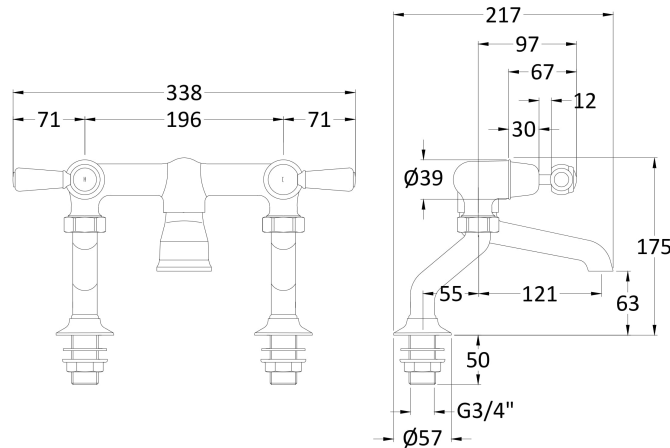

Sales Code: BC403DL

Description: Deck Mount Bath Filler Dome Lever

Product Dimensions

Height (mm):	175
Width (mm):	338
Depth (mm):	217
Length (mm):	
Nett Weight (kg):	2.3

Packaging Dimensions

Height (mm):	125
Width (mm):	250
Depth (mm):	200
Gross Weight (kg):	2.3

Packaging Data

Box Colour:	White Cardboard Box
Box Qty:	1
Label Size:	100 x 50
Label Colour:	White Label
Label Qty:	1

Outer Box Dimensions (If Applicable)

Height (mm):	200
Width (mm):	250
Depth (mm):	125
Length (mm):	

Gross Weight (kg):	
Barcode:	5056211853206

Product Details

Country of Origin:	China
Fitting Instruction:	Yes
Product Material:	Brass
Control Type:	Manual
Waste Included:	Waste Not Included
Waste Type:	Not Applicable
WRAS Approval: No	Approval No: N/A
Valve/Cartridge Type:	1/4 Turn Ceramic Disc
Colour/Finish:	Chrome
Mount Type:	Deck
Operating Pressure (bar):	0.2

Flow Rates: (Litres Per Min)	0.1 bar: 10	0.5 bar: 36.2	1 bar: 53	2 bar: 75.7	3 bar: 92
Pipe Size:	22 mm (3/4" Bsp)				
Pipe Centres:	200mm				