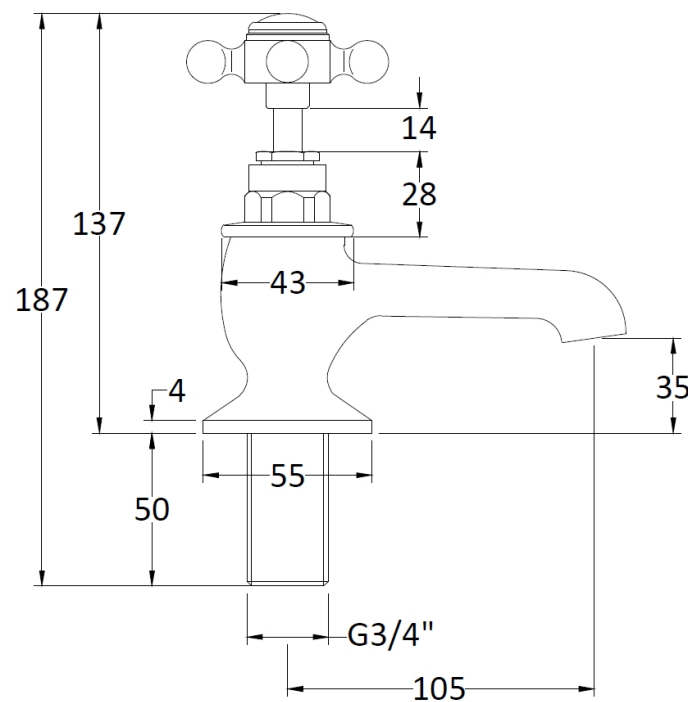

Sales Code: BC402HX

Description: Topaz Black Bath Taps

Product Dimensions

| | |
|-------------------|-----|
| Height (mm): | 137 |
| Width (mm): | 66 |
| Depth (mm): | 119 |
| Length (mm): | |
| Nett Weight (kg): | 1.7 |

Packaging Dimensions

| | |
|--------------------|-----|
| Height (mm): | 55 |
| Width (mm): | 160 |
| Depth (mm): | 260 |
| Gross Weight (kg): | 1.9 |

Packaging Data

| | |
|---------------|---------------------|
| Box Colour: | White Cardboard Box |
| Box Qty: | 1 |
| Label Size: | 100 x 50 |
| Label Colour: | White Label |
| Label Qty: | 1 |

Outer Box Dimensions (If Applicable)

| | |
|--------------------|---------------|
| Height (mm): | 300 |
| Width (mm): | 270 |
| Depth (mm): | 500 |
| Length (mm): | |
| Gross Weight (kg): | 19 |
| Barcode: | 5055275868003 |

| | | | | | |
|------------------------------|------------------|---------------|-------------|-------------|-------------|
| Flow Rates: (Litres Per Min) | 0.1 bar: 8.4 | 0.5 bar: 21.3 | 1 bar: 30.7 | 2 bar: 43.7 | 3 bar: 46.8 |
| Pipe Size: | 22 mm (3/4" Bsp) | | | | |
| Pipe Centres: | N/A | | | | |