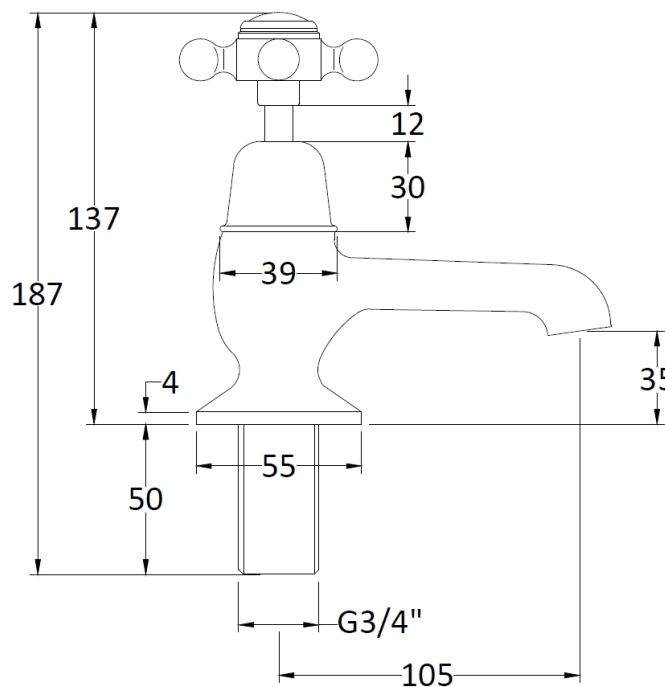

Sales Code: BC402DX

Description: Topaz Black Dome Bath Taps

Product Dimensions

| | |
|-------------------|------|
| Height (mm): | 137 |
| Width (mm): | 66 |
| Depth (mm): | 119 |
| Length (mm): | |
| Nett Weight (kg): | 1.89 |

Packaging Dimensions

| | |
|--------------------|------|
| Height (mm): | 55 |
| Width (mm): | 160 |
| Depth (mm): | 260 |
| Gross Weight (kg): | 1.89 |

Packaging Data

| | |
|---------------|---------------------|
| Box Colour: | White Cardboard Box |
| Box Qty: | 1 |
| Label Size: | 100 x 50 |
| Label Colour: | White Label |
| Label Qty: | 1 |

Outer Box Dimensions (If Applicable)

| | |
|--------------------|---------------|
| Height (mm): | 300 |
| Width (mm): | 270 |
| Depth (mm): | 500 |
| Length (mm): | |
| Gross Weight (kg): | |
| Barcode: | 5055275871393 |

| | | | | | |
|------------------------------|------------------|---------------|-------------|-------------|-------------|
| Flow Rates: (Litres Per Min) | 0.1 bar: 8.4 | 0.5 bar: 21.3 | 1 bar: 30.7 | 2 bar: 43.7 | 3 bar: 46.8 |
| Pipe Size: | 22 mm (3/4" Bsp) | | | | |
| Pipe Centres: | N/A | | | | |