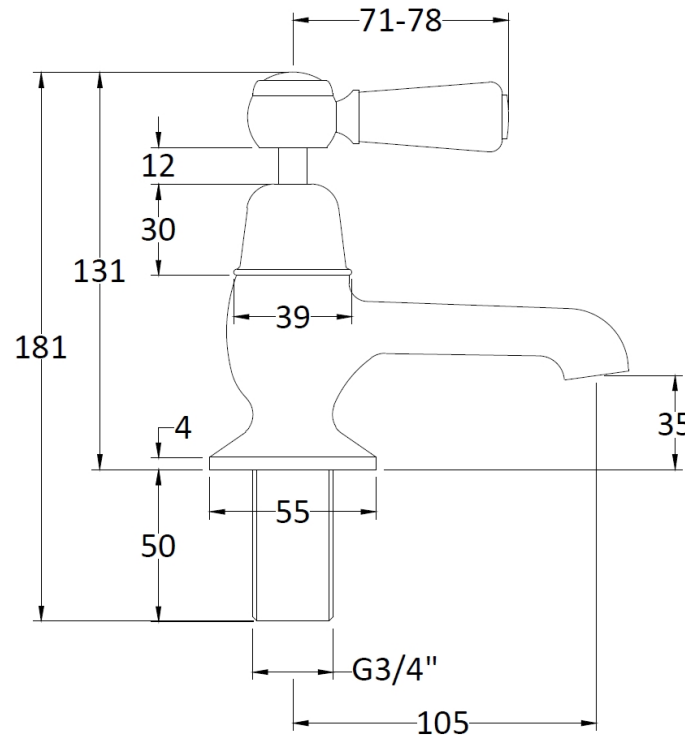

Sales Code: BC402DL

Description: Topaz Black Lever Bath Taps

Product Dimensions

Height (mm):	141
Width (mm):	66
Depth (mm):	138
Length (mm):	
Nett Weight (kg):	1.7

Packaging Dimensions

Height (mm):	55
Width (mm):	160
Depth (mm):	260
Gross Weight (kg):	1.9

Packaging Data

Box Colour:	White Cardboard Box
Box Qty:	1
Label Size:	100 x 50
Label Colour:	White Label
Label Qty:	1

Outer Box Dimensions (If Applicable)

Height (mm):	360
Width (mm):	495
Depth (mm):	280
Length (mm):	

Gross Weight (kg):	
Barcode:	5055275868010

Product Details

Country of Origin:	United Kingdom
Fitting Instruction:	Yes
Product Material:	Brass
Control Type:	Manual
Waste Included:	Waste Not Included
Waste Type:	Not Applicable
WRAS Approval: No	Approval No: N/A
Valve/Cartridge Type:	1/4 Turn Ceramic Disc
Colour/Finish:	Chrome
Mount Type:	Deck
Operating Pressure (bar):	0.1
Flow Rates: (Litres Per Min)	0.1 bar: 8.4 0.5 bar: 21.3 1 bar: 30.7 2 bar: 43.7 3 bar: 46.8
Pipe Size:	22 mm (3/4" Bsp)
Pipe Centres:	N/A