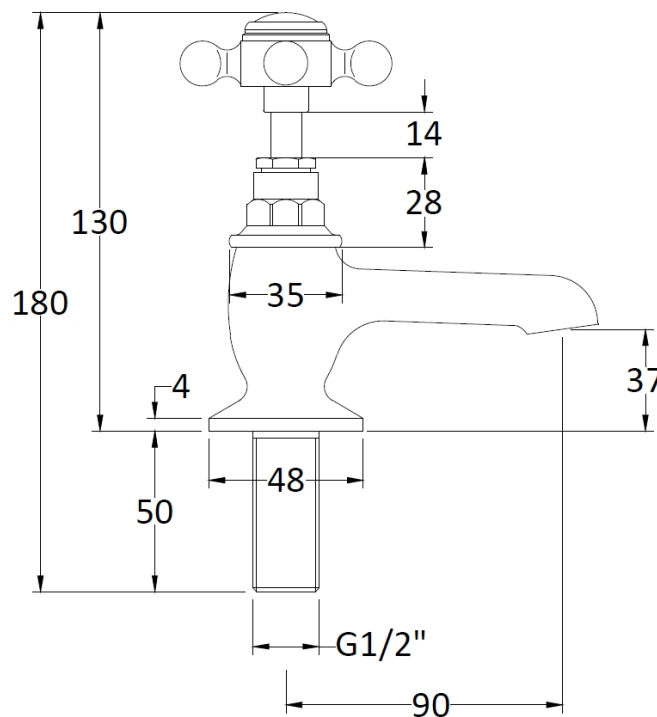

Sales Code: BC401HX

Description: Topaz Black Basin Taps

Product Dimensions

Height (mm):	141
Width (mm):	66
Depth (mm):	119
Length (mm):	
Nett Weight (kg):	1.2

Packaging Dimensions

Height (mm):	55
Width (mm):	160
Depth (mm):	260
Gross Weight (kg):	1.4

Packaging Data

Box Colour:	White Cardboard Box
Box Qty:	1
Label Size:	100 x 50
Label Colour:	White Label
Label Qty:	1

Outer Box Dimensions (If Applicable)

Height (mm):	300
Width (mm):	270
Depth (mm):	500
Length (mm):	
Gross Weight (kg):	21
Barcode:	5055275867983

Product Details

Country of Origin:	United Kingdom
Fitting Instruction:	Yes
Product Material:	Brass
Control Type:	Manual
Waste Included:	Waste Not Included
Waste Type:	Not Applicable
WRAS Approval: No	Approval No: N/A
Valve/Cartridge Type:	1/4 Turn Ceramic Disc
Colour/Finish:	Chrome
Mount Type:	Deck
Operating Pressure (bar):	0.1

Flow Rates: (Litres Per Min)	0.1 bar: 4.3	0.5 bar: 11	1 bar: 15.8	2 bar: 22.5	3 bar: 27.5
Pipe Size:	15 mm (1/2" Bsp)				
Pipe Centres:	N/A				