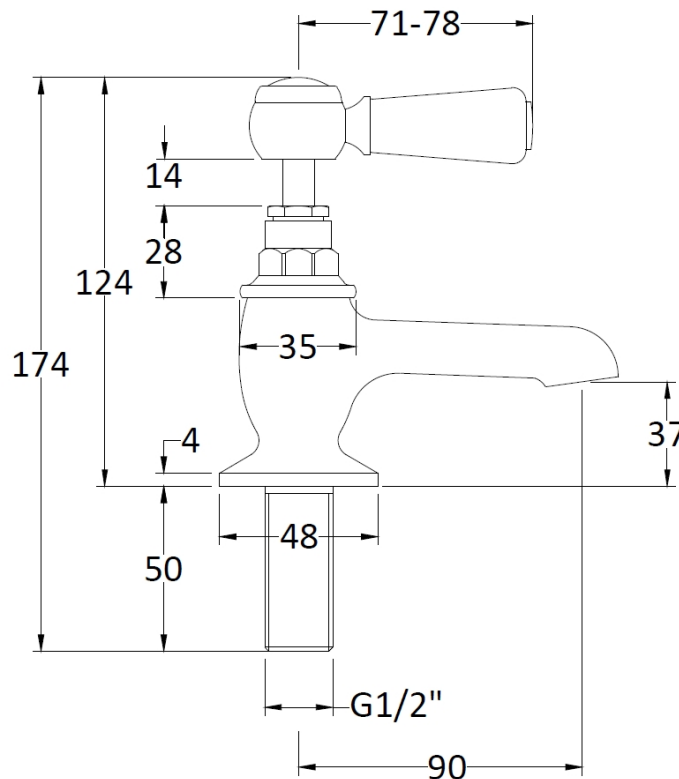

Sales Code: BC401HL

Description: Topaz Black Hex Lever Basin Taps

Product Dimensions

Height (mm):	122
Width (mm):	66
Depth (mm):	119
Length (mm):	
Nett Weight (kg):	1.2

Packaging Dimensions

Height (mm):	55
Width (mm):	160
Depth (mm):	260
Gross Weight (kg):	1.4

Packaging Data

Box Colour:	White Cardboard Box
Box Qty:	1
Label Size:	100 x 50
Label Colour:	White Label
Label Qty:	1

Outer Box Dimensions (If Applicable)

Height (mm):	300
Width (mm):	270
Depth (mm):	500
Length (mm):	
Gross Weight (kg):	
Barcode:	5055275871508

Product Details

Country of Origin:	United Kingdom
Fitting Instruction:	Yes
Product Material:	Brass
Control Type:	Manual
Waste Included:	Waste Not Included
Waste Type:	Not Applicable
WRAS Approval: No	Approval No: N/A
Valve/Cartridge Type:	1/4 Turn Ceramic Disc
Colour/Finish:	Chrome
Mount Type:	Deck
Operating Pressure (bar):	0.1

Flow Rates: (Litres Per Min)	0.1 bar: 4.3	0.5 bar: 11	1 bar: 15.8	2 bar: 22.5	3 bar: 27.5
Pipe Size:	15 mm (1/2" Bsp)				
Pipe Centres:	N/A				