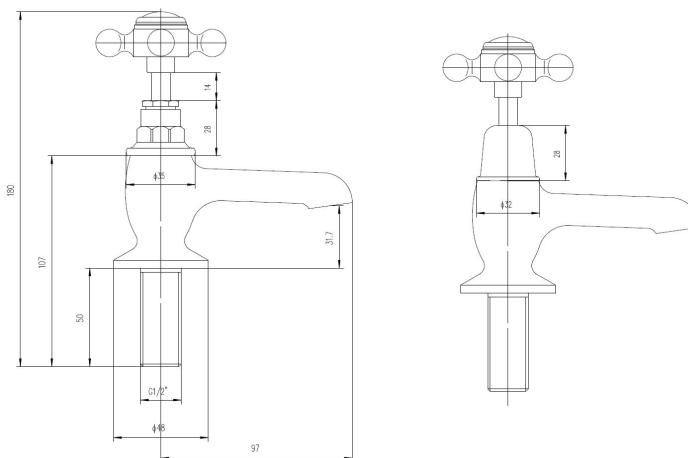

Sales Code: BC401DX

Description: Topaz Black Dome Basin Taps

Product Dimensions

Height (mm):	141
Width (mm):	66
Depth (mm):	119
Length (mm):	
Nett Weight (kg):	1.43

Packaging Dimensions

Height (mm):	55
Width (mm):	160
Depth (mm):	260
Gross Weight (kg):	1.43

Packaging Data

Box Colour:	White Cardboard Box
Box Qty:	1
Label Size:	100 x 50
Label Colour:	White Label
Label Qty:	1

Outer Box Dimensions (If Applicable)

Height (mm):	300
Width (mm):	270
Depth (mm):	500
Length (mm):	
Gross Weight (kg):	
Barcode:	5055275871386

Product Details

Country of Origin:	United Kingdom
Fitting Instruction:	Yes
Product Material:	Brass
Control Type:	Manual
Waste Included:	Waste Not Included
Waste Type:	Not Applicable
WRAS Approval: No	Approval No: N/A
Valve/Cartridge Type:	1/4 Turn Ceramic Disc
Colour/Finish:	Chrome
Mount Type:	Deck
Operating Pressure (bar):	0.1

Flow Rates: (Litres Per Min)	0.1 bar: 4.3	0.5 bar: 11	1 bar: 15.8	2 bar: 22.5	3 bar: 27.5
Pipe Size:	15 mm (1/2" Bsp)				
Pipe Centres:	N/A				