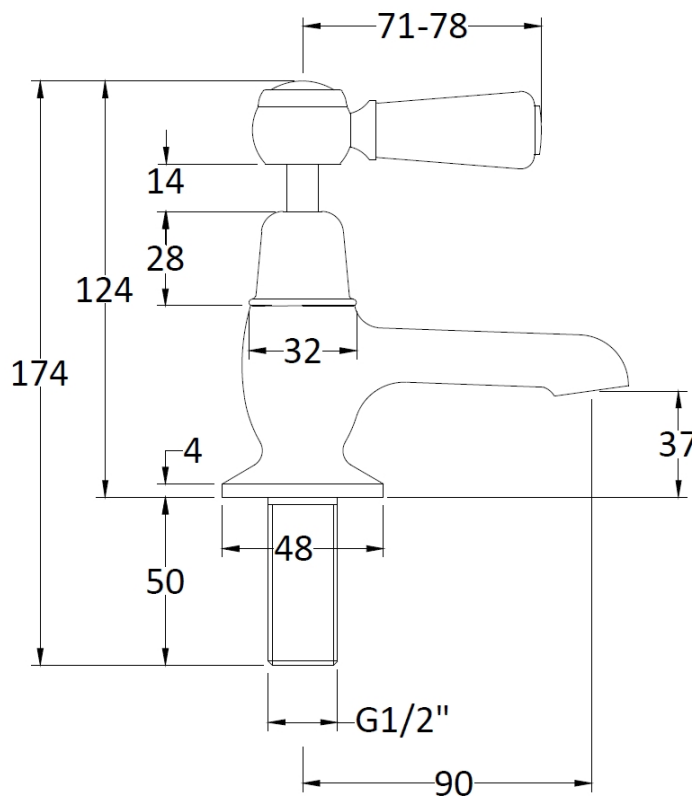

### Product Dimensions

Height (mm):	122
Width (mm):	66
Depth (mm):	119
Length (mm):	
Nett Weight (kg):	1.2

### Packaging Dimensions

Height (mm):	55
Width (mm):	160
Depth (mm):	260
Gross Weight (kg):	1.4

### Outer Box Dimensions (If Applicable)

Height (mm):	300
Width (mm):	270
Depth (mm):	500
Length (mm):	
Gross Weight (kg):	
Barcode:	5055275867990

Flow Rates: (Litres Per Min) 0.1 bar: 4.3 0.5 bar: 11 1 bar: 15.8 2 bar: 22.5 3 bar: 27.5

Pipe Size: 15 mm (1/2" Bsp)

Pipe Centres: N/A