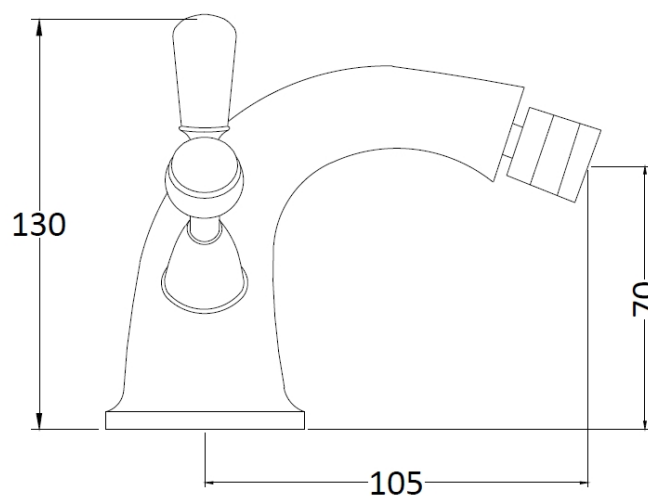

Sales Code: BC306DL

Description: Topaz Lever Mono Bidet Mixer

Product Dimensions

Height (mm):	130
Width (mm):	173
Depth (mm):	130
Length (mm):	
Nett Weight (kg):	2.2

Packaging Dimensions

Height (mm):	120
Width (mm):	195
Depth (mm):	190
Gross Weight (kg):	2.4

Packaging Data

Box Colour:	White Cardboard Box
Box Qty:	1
Label Size:	100 x 50
Label Colour:	White Label
Label Qty:	1

Outer Box Dimensions (If Applicable)

Height (mm):	395
Width (mm):	550
Depth (mm):	320
Length (mm):	
Gross Weight (kg):	13
Barcode:	5055275894583

Product Details

Country of Origin:	China
Fitting Instruction:	Yes
Product Material:	Brass
Control Type:	Manual
Waste Included:	Waste Included
Waste Type:	Pop-Up
WRAS Approval:	No
Approval No:	N/A
Valve/Cartridge Type:	1/4 Turn Ceramic Disc
Colour/Finish:	Chrome
Mount Type:	Deck
Operating Pressure (bar):	0.1

Flow Rates: (Litres Per Min)	0.1 bar: 5	0.5 bar: 16	1 bar: 24	2 bar: 33	3 bar: 38
Pipe Size:	15 mm (1/2" Bsp)				
Pipe Centres:	N/A				