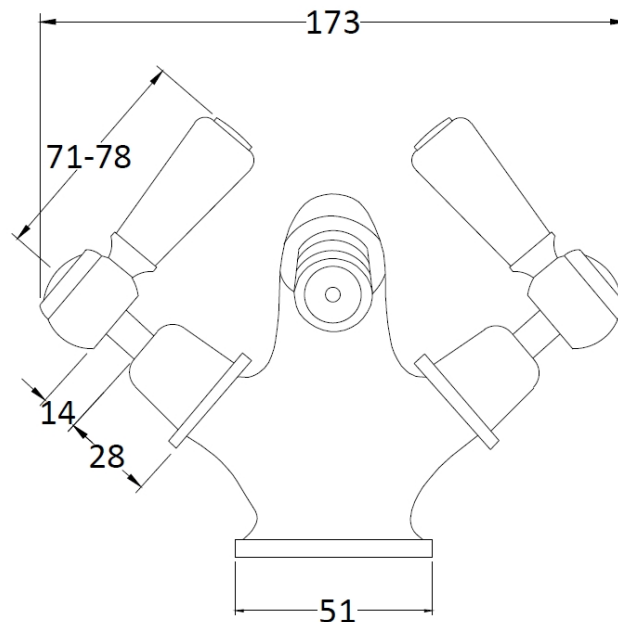

Sales Code: BC306DL

Description: Topaz Lever Mono Bidet Mixer

Product Dimensions

Height (mm):	130
Width (mm):	173
Depth (mm):	130
Length (mm):	
Nett Weight (kg):	2.2

Packaging Dimensions

Height (mm):	120
Width (mm):	195
Depth (mm):	190
Gross Weight (kg):	2.4

Packaging Data

Box Colour:	White Cardboard Box
Box Qty:	1
Label Size:	100 x 50
Label Colour:	White Label
Label Qty:	1

Outer Box Dimensions (If Applicable)

Height (mm):	395
Width (mm):	550
Depth (mm):	320
Length (mm):	
Gross Weight (kg):	13
Barcode:	5055275894583

Product Details

Country of Origin:	China
Fitting Instruction:	Yes
Product Material:	Brass
Control Type:	Manual
Waste Included:	Waste Included
Waste Type:	Pop-Up
WRAS Approval:	No
Approval No:	N/A
Valve/Cartridge Type:	1/4 Turn Ceramic Disc
Colour/Finish:	Chrome
Mount Type:	Deck
Operating Pressure (bar):	0.1

Flow Rates: (Litres Per Min)	0.1 bar: 5	0.5 bar: 16	1 bar: 24	2 bar: 33	3 bar: 38
Pipe Size:	15 mm (1/2" Bsp)				
Pipe Centres:	N/A				