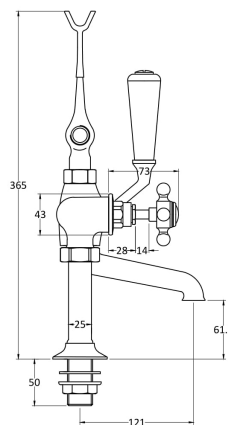

Sales Code: BC304HX

Description: Topaz Deck Bsm W/ Shower Kit

Product Dimensions

Height (mm):	320
Width (mm):	350
Depth (mm):	155
Length (mm):	
Nett Weight (kg):	4.7

Packaging Dimensions

Height (mm):	150
Width (mm):	232
Depth (mm):	330
Gross Weight (kg):	4.9

Packaging Data

Box Colour:	White Cardboard Box
Box Qty:	1
Label Size:	100 x 50
Label Colour:	White Label
Label Qty:	1

Outer Box Dimensions (If Applicable)

Height (mm):	320
Width (mm):	345
Depth (mm):	520
Length (mm):	
Gross Weight (kg):	23
Barcode:	5055275830680

Product Details

Country of Origin:	United Kingdom
Fitting Instruction:	Yes
Product Material:	Brass
Control Type:	Manual
Waste Included:	Waste Not Included
Waste Type:	Not Applicable
WRAS Approval: No	Approval No: N/A
Valve/Cartridge Type:	1/4 Turn Ceramic Disc
Colour/Finish:	Chrome
Mount Type:	Deck
Operating Pressure (bar):	0.2

Flow Rates: (Litres Per Min)	0.1 bar: 10.6	0.5 bar: 28.6	1 bar: 41.4	2 bar: 59	3 bar: 72.8
Pipe Size:	22 mm (3/4" Bsp)				
Pipe Centres:	90-300mm				