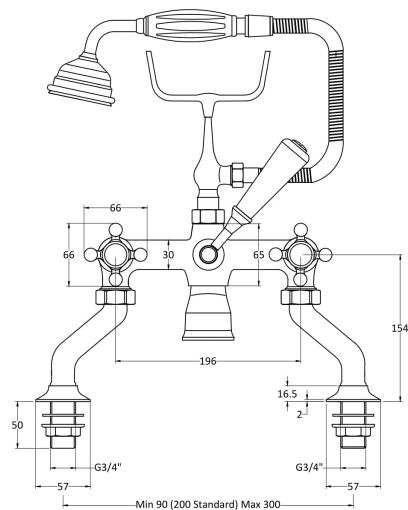

Sales Code: BC304HX

Description: Topaz Deck Bsm W/ Shower Kit

Product Dimensions

Height (mm):	320
Width (mm):	350
Depth (mm):	155
Length (mm):	
Nett Weight (kg):	4.7

Packaging Dimensions

Height (mm):	150
Width (mm):	232
Depth (mm):	330
Gross Weight (kg):	4.9

Packaging Data

Box Colour:	White Cardboard Box
Box Qty:	1
Label Size:	100 x 50
Label Colour:	White Label
Label Qty:	1

Outer Box Dimensions (If Applicable)

Height (mm):	320
Width (mm):	345
Depth (mm):	520
Length (mm):	
Gross Weight (kg):	23
Barcode:	5055275830680

Product Details

Country of Origin:	United Kingdom
Fitting Instruction:	Yes
Product Material:	Brass
Control Type:	Manual
Waste Included:	Waste Not Included
Waste Type:	Not Applicable
WRAS Approval: No	Approval No: N/A
Valve/Cartridge Type:	1/4 Turn Ceramic Disc
Colour/Finish:	Chrome
Mount Type:	Deck
Operating Pressure (bar):	0.2

Flow Rates: (Litres Per Min)	0.1 bar: 10.6	0.5 bar: 28.6	1 bar: 41.4	2 bar: 59	3 bar: 72.8
Pipe Size:	22 mm (3/4" Bsp)				
Pipe Centres:	90-300mm				