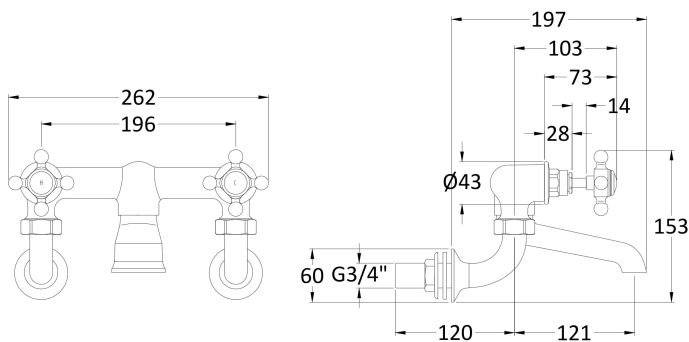

Sales Code: BC303HXWM

Description: Wall Mount Bath Filler Hex Crosshead

Product Dimensions

Height (mm):	142
Width (mm):	262
Depth (mm):	217
Length (mm):	
Nett Weight (kg):	2.3

Packaging Dimensions

Height (mm):	125
Width (mm):	250
Depth (mm):	200
Gross Weight (kg):	2.3

Packaging Data

Box Colour:	White Cardboard Box
Box Qty:	1
Label Size:	100 x 50
Label Colour:	White Label
Label Qty:	1

Outer Box Dimensions (If Applicable)

Height (mm):	200
Width (mm):	250
Depth (mm):	125
Length (mm):	

Gross Weight (kg):	
Barcode:	5056211853152

Product Details

Country of Origin:	China
Fitting Instruction:	Yes
Product Material:	Brass
Control Type:	Manual
Waste Included:	Waste Not Included
Waste Type:	Not Applicable
WRAS Approval: No	Approval No: N/A
Valve/Cartridge Type:	1/4 Turn Ceramic Disc
Colour/Finish:	Chrome
Mount Type:	Wall
Operating Pressure (bar):	0.2

Flow Rates: (Litres Per Min)	0.1 bar: 10	0.5 bar: 36.2	1 bar: 53	2 bar: 75.7	3 bar: 92
Pipe Size:	22 mm (3/4" Bsp)				
Pipe Centres:	196mm				