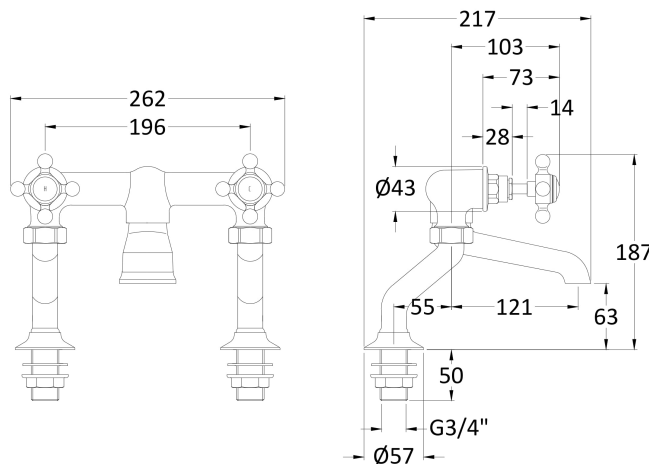

Sales Code: BC303HX

Description: Deck Mount Bath Filler Hex Crosshead

Product Dimensions

Height (mm):	187
Width (mm):	262
Depth (mm):	217
Length (mm):	
Nett Weight (kg):	2.3

Packaging Dimensions

Height (mm):	125
Width (mm):	250
Depth (mm):	200
Gross Weight (kg):	2.3

Packaging Data

Box Colour:	White Cardboard Box
Box Qty:	1
Label Size:	100 x 50
Label Colour:	White Label
Label Qty:	1

Outer Box Dimensions (If Applicable)

Height (mm):	200
Width (mm):	250
Depth (mm):	125
Length (mm):	
Gross Weight (kg):	
Barcode:	5056211853114

Product Details

Country of Origin:	China
Fitting Instruction:	Yes
Product Material:	Brass
Control Type:	Manual
Waste Included:	Waste Not Included
Waste Type:	Not Applicable
WRAS Approval: No	Approval No: N/A
Valve/Cartridge Type:	1/4 Turn Ceramic Disc
Colour/Finish:	Chrome
Mount Type:	Deck
Operating Pressure (bar):	0.2

Flow Rates: (Litres Per Min)	0.1 bar: 10	0.5 bar: 36.2	1 bar: 53	2 bar: 75.7	3 bar: 92
Pipe Size:	22 mm (3/4" Bsp)				
Pipe Centres:	90-300mm				