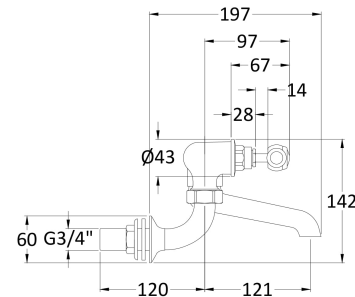

Sales Code: BC303HLWM

Description: Wall Mount Bath Filler Hex Lever

Product Dimensions

Height (mm):	142
Width (mm):	338
Depth (mm):	217
Length (mm):	
Nett Weight (kg):	2.3

Packaging Dimensions

Height (mm):	125
Width (mm):	250
Depth (mm):	200
Gross Weight (kg):	2.3

Packaging Data

Box Colour:	White Cardboard Box
Box Qty:	1
Label Size:	100 x 50
Label Colour:	White Label
Label Qty:	1

Outer Box Dimensions (If Applicable)

Height (mm):	200
Width (mm):	250
Depth (mm):	125

Length (mm):	
Gross Weight (kg):	
Barcode:	5056211853145

Product Details

Country of Origin:	China
Fitting Instruction:	Yes
Product Material:	Brass
Control Type:	Manual
Waste Included:	Waste Not Included
Waste Type:	Not Applicable
WRAS Approval:	No
Approval No:	N/A
Valve/Cartridge Type:	1/4 Turn Ceramic Disc
Colour/Finish:	Chrome
Mount Type:	Wall
Operating Pressure (bar):	0.2
Flow Rates: (Litres Per Min)	0.1 bar: 10 0.5 bar: 36.2 1 bar: 53 2 bar: 75.7 3 bar: 92
Pipe Size:	22 mm (3/4" Bsp)
Pipe Centres:	196mm