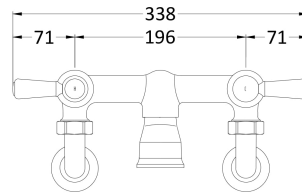

Sales Code: BC303HLWM

Description: Wall Mount Bath Filler Hex Lever

Product Dimensions

Height (mm):	142
Width (mm):	338
Depth (mm):	217
Length (mm):	
Nett Weight (kg):	2.3

Packaging Dimensions

Height (mm):	125
Width (mm):	250
Depth (mm):	200
Gross Weight (kg):	2.3

Packaging Data

Box Colour:	White Cardboard Box
Box Qty:	1
Label Size:	100 x 50
Label Colour:	White Label
Label Qty:	1

Outer Box Dimensions (If Applicable)

Height (mm):	200
Width (mm):	250
Depth (mm):	125

Length (mm):	
Gross Weight (kg):	
Barcode:	5056211853145

Product Details

Country of Origin:	China
Fitting Instruction:	Yes
Product Material:	Brass
Control Type:	Manual
Waste Included:	Waste Not Included
Waste Type:	Not Applicable
WRAS Approval:	No
Approval No:	N/A
Valve/Cartridge Type:	1/4 Turn Ceramic Disc
Colour/Finish:	Chrome
Mount Type:	Wall
Operating Pressure (bar):	0.2
Flow Rates: (Litres Per Min)	0.1 bar: 10 0.5 bar: 36.2 1 bar: 53 2 bar: 75.7 3 bar: 92
Pipe Size:	22 mm (3/4" Bsp)
Pipe Centres:	196mm