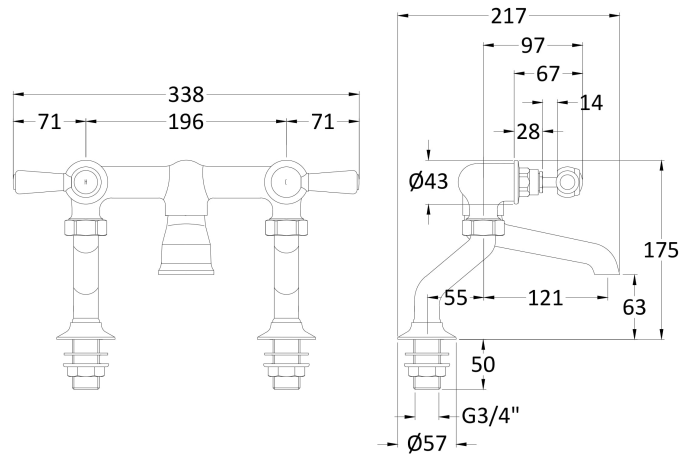

Sales Code: BC303HL

Description: Deck Mount Bath Filler Hex Lever

Product Dimensions

Height (mm):	175
Width (mm):	338
Depth (mm):	217
Length (mm):	
Nett Weight (kg):	2.3

Packaging Dimensions

Height (mm):	125
Width (mm):	250
Depth (mm):	200
Gross Weight (kg):	2.3

Packaging Data

Box Colour:	White Cardboard Box
Box Qty:	1
Label Size:	100 x 50
Label Colour:	White Label
Label Qty:	1

Outer Box Dimensions (If Applicable)

Height (mm):	200
Width (mm):	250
Depth (mm):	125
Length (mm):	
Gross Weight (kg):	
Barcode:	5056211853107

Product Details

Country of Origin:	China
Fitting Instruction:	Yes
Product Material:	Brass
Control Type:	Manual
Waste Included:	Waste Not Included
Waste Type:	Not Applicable
WRAS Approval: No	Approval No: N/A
Valve/Cartridge Type:	1/4 Turn Ceramic Disc
Colour/Finish:	Chrome
Mount Type:	Deck
Operating Pressure (bar):	0.2

Flow Rates: (Litres Per Min)	0.1 bar: 10	0.5 bar: 36.2	1 bar: 53	2 bar: 75.7	3 bar: 92
Pipe Size:	22 mm (3/4" Bsp)				
Pipe Centres:	90-300mm				