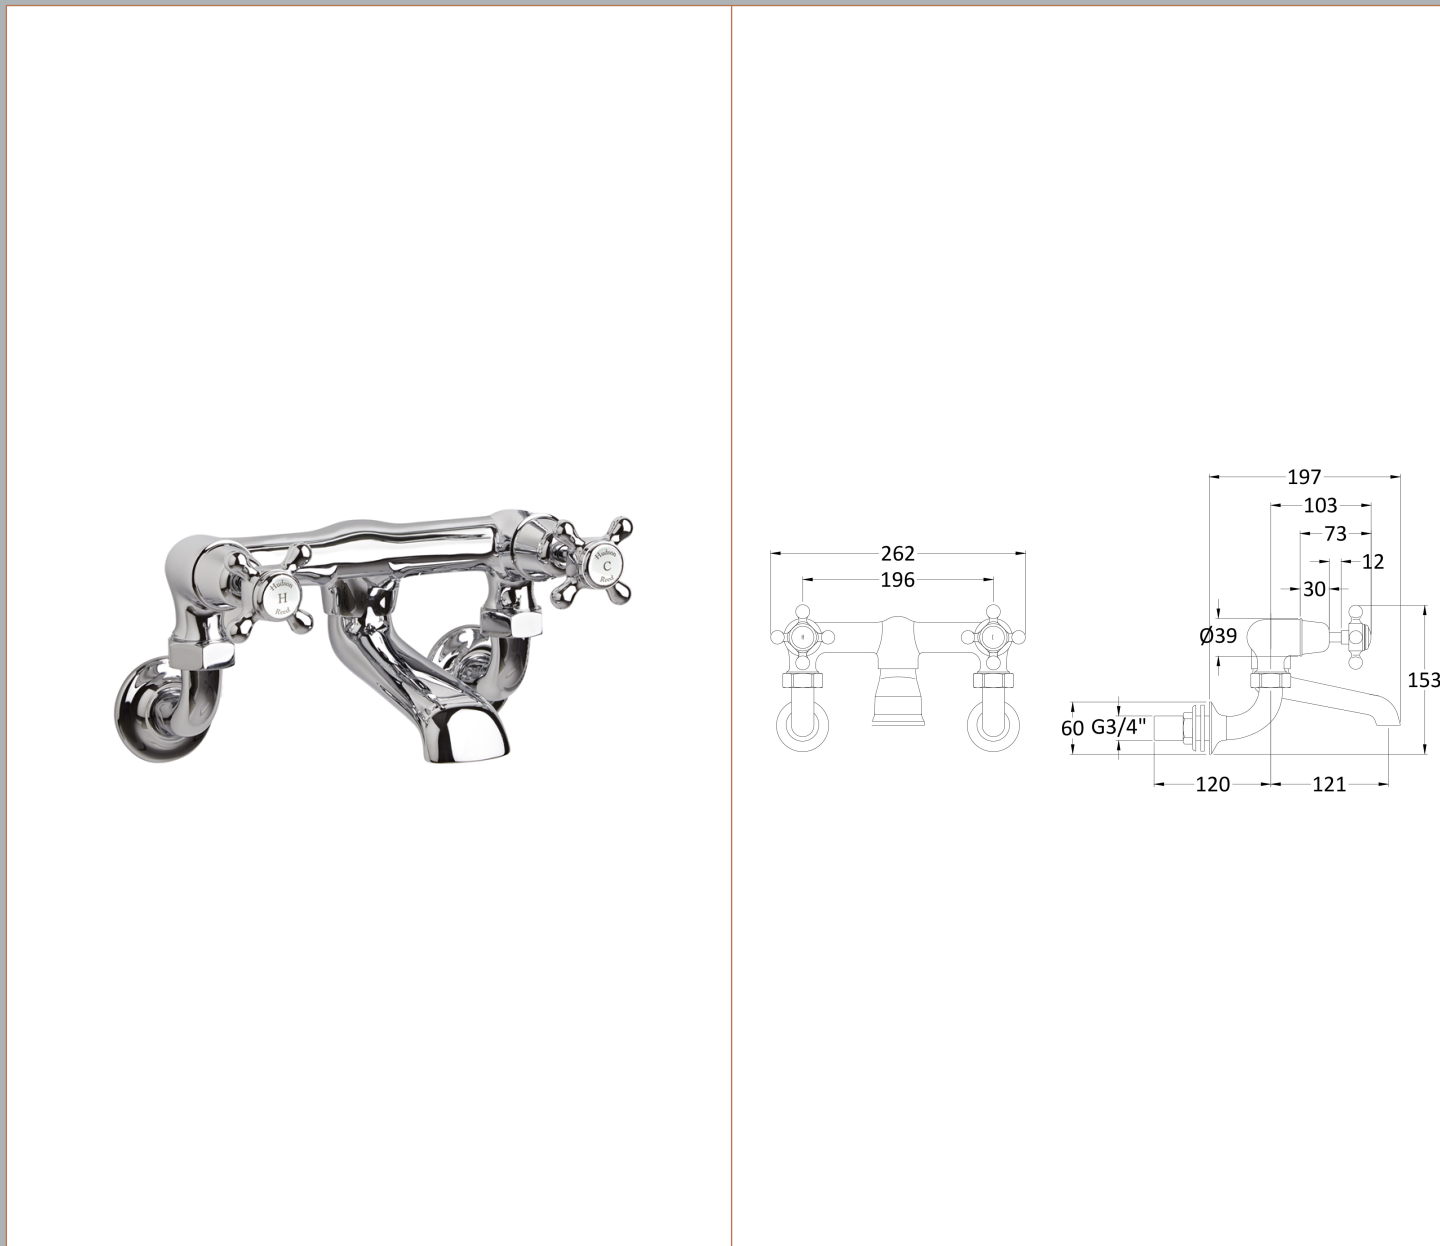

Sales Code: BC303DXWM

Description: Wall Mount Bath Filler Dome Crosshead

Product Dimensions

Height (mm):	142
Width (mm):	262
Depth (mm):	217
Length (mm):	
Nett Weight (kg):	2.3

Packaging Dimensions

Height (mm):	125
Width (mm):	250
Depth (mm):	200
Gross Weight (kg):	2.3

Packaging Data

Box Colour:	White Cardboard Box
Box Qty:	1
Label Size:	100 x 50
Label Colour:	White Label
Label Qty:	1

Outer Box Dimensions (If Applicable)

Height (mm):	200
Width (mm):	250
Depth (mm):	125
Length (mm):	
Gross Weight (kg):	
Barcode:	5056211853138

Product Details

Country of Origin:	China
Fitting Instruction:	Yes
Product Material:	Brass
Control Type:	Manual
Waste Included:	Waste Not Included
Waste Type:	Not Applicable
WRAS Approval: No	Approval No: N/A
Valve/Cartridge Type:	1/4 Turn Ceramic Disc
Colour/Finish:	Chrome
Mount Type:	Wall
Operating Pressure (bar):	0.2
Flow Rates: (Litres Per Min)	0.1 bar: 10 0.5 bar: 36.2 1 bar: 53 2 bar: 75.7 3 bar: 92
Pipe Size:	22 mm (3/4" Bsp)
Pipe Centres:	196mm