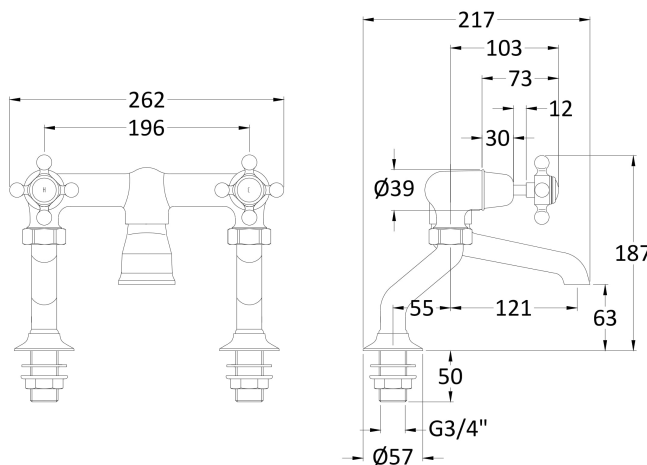

Sales Code: BC303DX

Description: Deck Mount Bath Filler Dome Crosshead

Product Dimensions

Height (mm):	187
Width (mm):	262
Depth (mm):	217
Length (mm):	
Nett Weight (kg):	2.3

Packaging Dimensions

Height (mm):	125
Width (mm):	250
Depth (mm):	200
Gross Weight (kg):	2.3

Packaging Data

Box Colour:	White Cardboard Box
Box Qty:	1
Label Size:	100 x 50
Label Colour:	White Label
Label Qty:	1

Outer Box Dimensions (If Applicable)

Height (mm):	200
Width (mm):	250
Depth (mm):	125
Length (mm):	

Gross Weight (kg):	
Barcode:	5056211853091

Product Details

Country of Origin:	China
Fitting Instruction:	Yes
Product Material:	Brass
Control Type:	Manual
Waste Included:	Waste Not Included
Waste Type:	Not Applicable
WRAS Approval: No	Approval No: N/A
Valve/Cartridge Type:	1/4 Turn Ceramic Disc
Colour/Finish:	Chrome
Mount Type:	Deck
Operating Pressure (bar):	0.2

Flow Rates: (Litres Per Min)	0.1 bar: 10	0.5 bar: 36.2	1 bar: 53	2 bar: 75.7	3 bar: 92
Pipe Size:	22 mm (3/4" Bsp)				
Pipe Centres:	90-300mm				