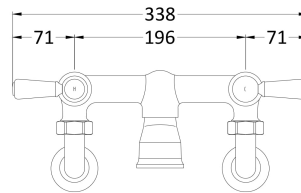

Sales Code: BC303DLWM

Description: Wall Mount Bath Filler Dome Lever

Product Dimensions

Height (mm):	142
Width (mm):	338
Depth (mm):	217
Length (mm):	
Nett Weight (kg):	2.3

Packaging Dimensions

Height (mm):	125
Width (mm):	250
Depth (mm):	200
Gross Weight (kg):	2.3

Packaging Data

Box Colour:	White Cardboard Box
Box Qty:	1
Label Size:	100 x 50
Label Colour:	White Label
Label Qty:	1

Outer Box Dimensions (If Applicable)

Height (mm):	200
Width (mm):	250
Depth (mm):	125
Length (mm):	

Gross Weight (kg):	
Barcode:	5056211853121

Product Details

Country of Origin:	China
Fitting Instruction:	Yes
Product Material:	Brass
Control Type:	Manual
Waste Included:	Waste Not Included
Waste Type:	Not Applicable
WRAS Approval:	No
Approval No:	N/A
Valve/Cartridge Type:	1/4 Turn Ceramic Disc
Colour/Finish:	Chrome
Mount Type:	Wall
Operating Pressure (bar):	0.2
Flow Rates: (Litres Per Min)	0.1 bar: 10 0.5 bar: 36.2 1 bar: 53 2 bar: 75.7 3 bar: 92
Pipe Size:	22 mm (3/4" Bsp)
Pipe Centres:	196mm