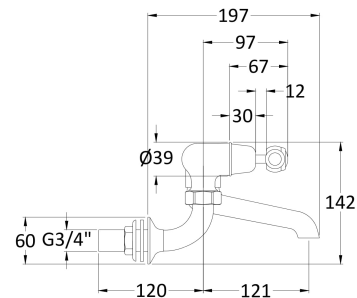

Sales Code: BC303DLWM

Description: Wall Mount Bath Filler Dome Lever

Product Dimensions

Height (mm):	142
Width (mm):	338
Depth (mm):	217
Length (mm):	
Nett Weight (kg):	2.3

Packaging Dimensions

Height (mm):	125
Width (mm):	250
Depth (mm):	200
Gross Weight (kg):	2.3

Packaging Data

Box Colour:	White Cardboard Box
Box Qty:	1
Label Size:	100 x 50
Label Colour:	White Label
Label Qty:	1

Outer Box Dimensions (If Applicable)

Height (mm):	200
Width (mm):	250
Depth (mm):	125
Length (mm):	

Gross Weight (kg):	
Barcode:	5056211853121

Product Details

Country of Origin:	China
Fitting Instruction:	Yes
Product Material:	Brass
Control Type:	Manual
Waste Included:	Waste Not Included
Waste Type:	Not Applicable
WRAS Approval:	No
Approval No:	N/A
Valve/Cartridge Type:	1/4 Turn Ceramic Disc
Colour/Finish:	Chrome
Mount Type:	Wall
Operating Pressure (bar):	0.2
Flow Rates: (Litres Per Min)	0.1 bar: 10 0.5 bar: 36.2 1 bar: 53 2 bar: 75.7 3 bar: 92
Pipe Size:	22 mm (3/4" Bsp)
Pipe Centres:	196mm