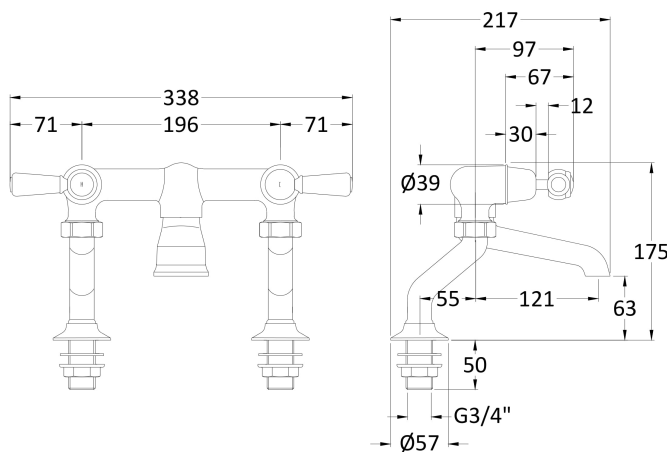

### Product Dimensions

Height (mm):	175
Width (mm):	338
Depth (mm):	217
Length (mm):	
Nett Weight (kg):	2.3

### Packaging Dimensions

Height (mm):	125
Width (mm):	250
Depth (mm):	200
Gross Weight (kg):	2.3

### Outer Box Dimensions (If Applicable)

Height (mm):	200
Width (mm):	250
Depth (mm):	125
Length (mm):	

Gross Weight (kg):	
Barcode:	5056211853084

Flow Rates: (Litres Per Min)	0.1 bar: 10	0.5 bar: 36.2	1 bar: 53	2 bar: 75.7	3 bar: 92
Pipe Size:	22 mm (3/4" Bsp)				
Pipe Centres:	90-300mm				