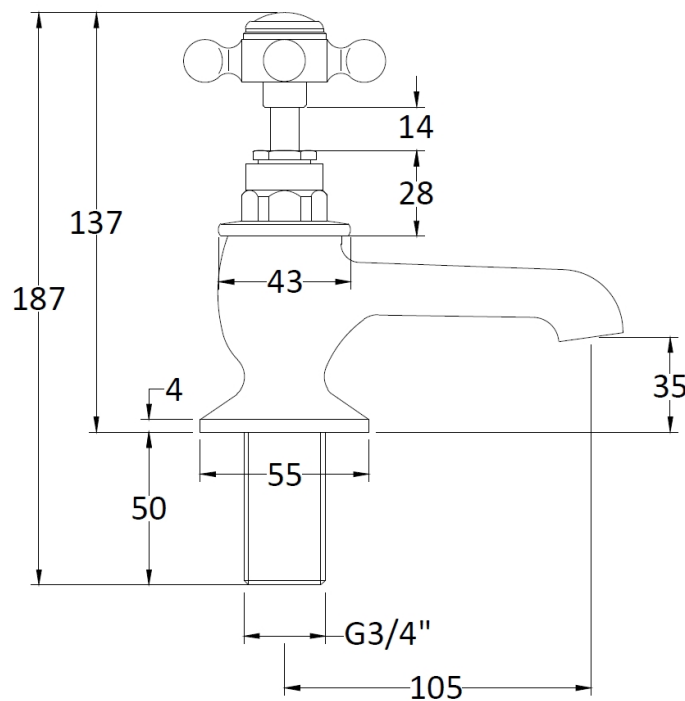

Sales Code: BC302HX

Description: Topaz Bath Taps

Product Dimensions

Height (mm):	137
Width (mm):	66
Depth (mm):	119
Length (mm):	
Nett Weight (kg):	1.7

Packaging Dimensions

Height (mm):	55
Width (mm):	160
Depth (mm):	260
Gross Weight (kg):	1.9

Packaging Data

Box Colour:	White Cardboard Box
Box Qty:	1
Label Size:	100 x 50
Label Colour:	White Label
Label Qty:	1

Outer Box Dimensions (If Applicable)

Height (mm):	360
Width (mm):	495
Depth (mm):	280
Length (mm):	
Gross Weight (kg):	
Barcode:	5055275830673

Product Details

Country of Origin:	United Kingdom
Fitting Instruction:	Yes
Product Material:	Brass
Control Type:	Manual
Waste Included:	Waste Not Included
Waste Type:	Not Applicable
WRAS Approval: No	Approval No: N/A
Valve/Cartridge Type:	1/4 Turn Ceramic Disc
Colour/Finish:	Chrome
Mount Type:	Deck
Operating Pressure (bar):	0.1

Flow Rates: (Litres Per Min)	0.1 bar: 8.4	0.5 bar: 21.3	1 bar: 30.7	2 bar: 43.7	3 bar: 46.8
Pipe Size:	22 mm (3/4" Bsp)				
Pipe Centres:	N/A				