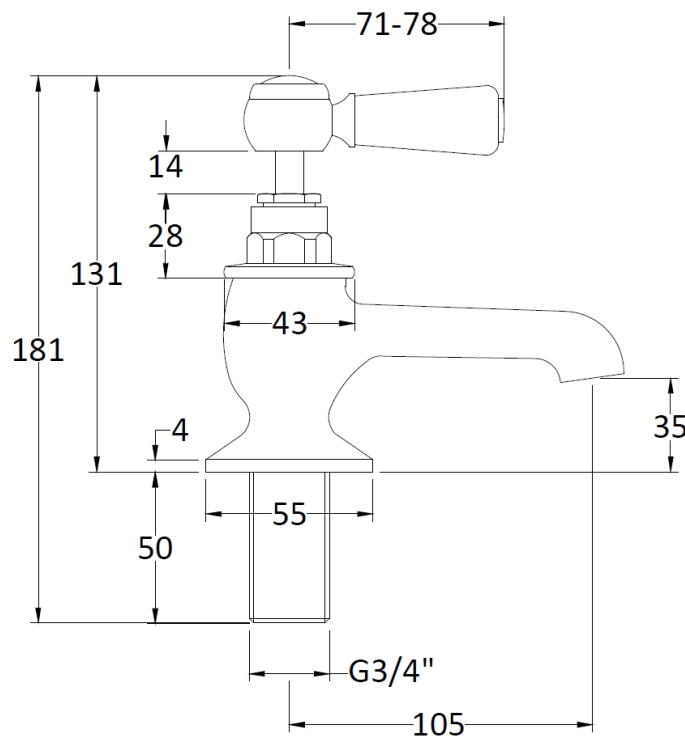

Sales Code: BC302HL

Description: Topaz Lever Bath Taps

Product Dimensions

Height (mm):	141
Width (mm):	66
Depth (mm):	138
Length (mm):	
Nett Weight (kg):	1.7

Packaging Dimensions

Height (mm):	55
Width (mm):	160
Depth (mm):	260
Gross Weight (kg):	1.9

Packaging Data

Box Colour:	White Cardboard Box
Box Qty:	1
Label Size:	100 x 50
Label Colour:	White Label
Label Qty:	1

Outer Box Dimensions (If Applicable)

Height (mm):	360
Width (mm):	495
Depth (mm):	280
Length (mm):	
Gross Weight (kg):	
Barcode:	5055275871454

Product Details

Country of Origin:	United Kingdom
Fitting Instruction:	Yes
Product Material:	Brass
Control Type:	Manual
Waste Included:	Waste Not Included
Waste Type:	Not Applicable
WRAS Approval: No	Approval No: N/A
Valve/Cartridge Type:	1/4 Turn Ceramic Disc
Colour/Finish:	Chrome
Mount Type:	Deck
Operating Pressure (bar):	0.1
Flow Rates: (Litres Per Min)	0.1 bar: 8.4 0.5 bar: 21.3 1 bar: 30.7 2 bar: 43.7 3 bar: 46.8
Pipe Size:	22 mm (3/4" Bsp)
Pipe Centres:	N/A