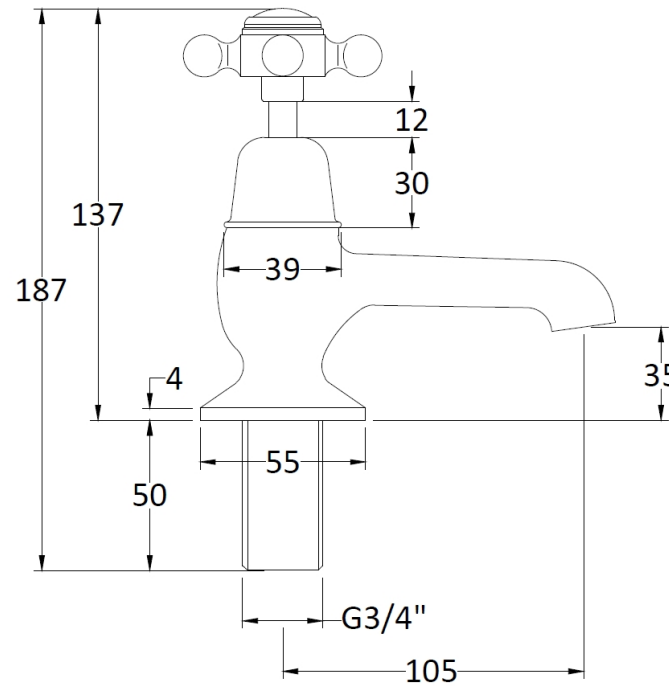

Sales Code: BC302DX

Description: Topaz Bath Taps

Product Dimensions

Height (mm):	137
Width (mm):	66
Depth (mm):	119
Length (mm):	
Nett Weight (kg):	1.7

Packaging Dimensions

Height (mm):	55
Width (mm):	160
Depth (mm):	260
Gross Weight (kg):	1.9

Packaging Data

Box Colour:	White Cardboard Box
Box Qty:	1
Label Size:	100 x 50
Label Colour:	White Label
Label Qty:	1

Outer Box Dimensions (If Applicable)

Height (mm):	300
Width (mm):	270
Depth (mm):	500
Length (mm):	
Gross Weight (kg):	
Barcode:	5055275830734

Product Details

Country of Origin:	United Kingdom
Fitting Instruction:	Yes
Product Material:	Brass
Control Type:	Manual
Waste Included:	Waste Not Included
Waste Type:	Not Applicable
WRAS Approval: No	Approval No: N/A
Valve/Cartridge Type:	1/4 Turn Ceramic Disc
Colour/Finish:	Chrome
Mount Type:	Deck
Operating Pressure (bar):	0.1
Flow Rates: (Litres Per Min)	0.1 bar: 8.4 0.5 bar: 21.3 1 bar: 30.7 2 bar: 43.7 3 bar: 46.8
Pipe Size:	22 mm (3/4" Bsp)
Pipe Centres:	N/A