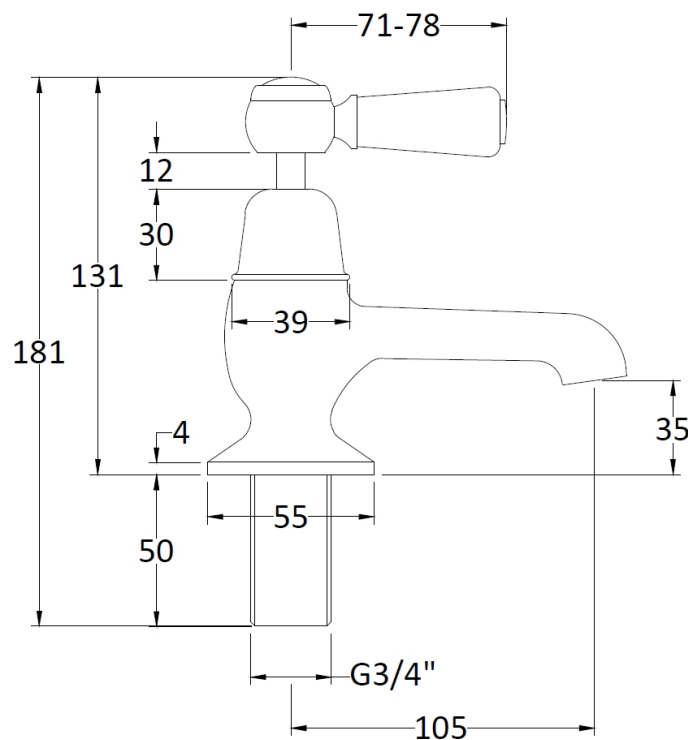

Sales Code: BC302DL

Description: Topaz Lever Bath Taps

Product Dimensions

Height (mm):	141
Width (mm):	66
Depth (mm):	138
Length (mm):	
Nett Weight (kg):	1.7

Packaging Dimensions

Height (mm):	55
Width (mm):	160
Depth (mm):	260
Gross Weight (kg):	1.9

Packaging Data

Box Colour:	White Cardboard Box
Box Qty:	1
Label Size:	100 x 50
Label Colour:	White Label
Label Qty:	1

Outer Box Dimensions (If Applicable)

Height (mm):	360
Width (mm):	495
Depth (mm):	280
Length (mm):	
Gross Weight (kg):	
Barcode:	5055275830796

Product Details

Country of Origin:	United Kingdom
Fitting Instruction:	Yes
Product Material:	Brass
Control Type:	Manual
Waste Included:	Waste Not Included
Waste Type:	Not Applicable
WRAS Approval: No	Approval No: N/A
Valve/Cartridge Type:	1/4 Turn Ceramic Disc
Colour/Finish:	Chrome
Mount Type:	Deck
Operating Pressure (bar):	0.1
Flow Rates: (Litres Per Min)	0.1 bar: 8.4 0.5 bar: 21.3 1 bar: 30.7 2 bar: 43.7 3 bar: 46.8
Pipe Size:	22 mm (3/4" Bsp)
Pipe Centres:	N/A