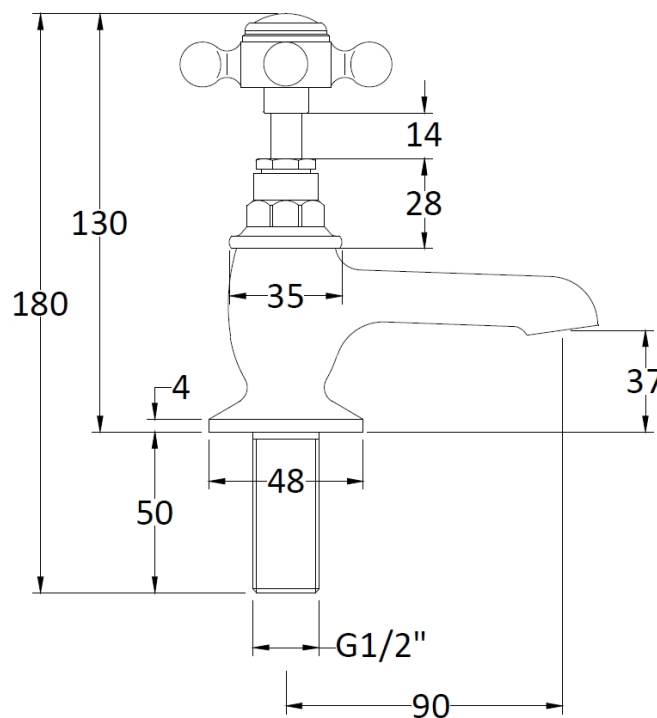

Sales Code: BC301HX

Description: Topaz Basin Taps

Product Dimensions

Height (mm):	141
Width (mm):	66
Depth (mm):	119
Length (mm):	
Nett Weight (kg):	1.2

Packaging Dimensions

Height (mm):	55
Width (mm):	160
Depth (mm):	260
Gross Weight (kg):	1.4

Packaging Data

Box Colour:	White Cardboard Box
Box Qty:	1
Label Size:	100 x 50
Label Colour:	White Label
Label Qty:	1

Outer Box Dimensions (If Applicable)

Height (mm):	300
Width (mm):	270
Depth (mm):	500
Length (mm):	
Gross Weight (kg):	21
Barcode:	5055275830666

Product Details

Country of Origin:	United Kingdom
Fitting Instruction:	Yes
Product Material:	Brass
Control Type:	Manual
Waste Included:	Waste Not Included
Waste Type:	Not Applicable
WRAS Approval: No	Approval No: N/A
Valve/Cartridge Type:	1/4 Turn Ceramic Disc
Colour/Finish:	Chrome
Mount Type:	Deck
Operating Pressure (bar):	0.1

Flow Rates: (Litres Per Min)	0.1 bar: 4.3	0.5 bar: 11	1 bar: 15.8	2 bar: 22.5	3 bar: 27.5
Pipe Size:	15 mm (1/2" Bsp)				
Pipe Centres:	N/A				