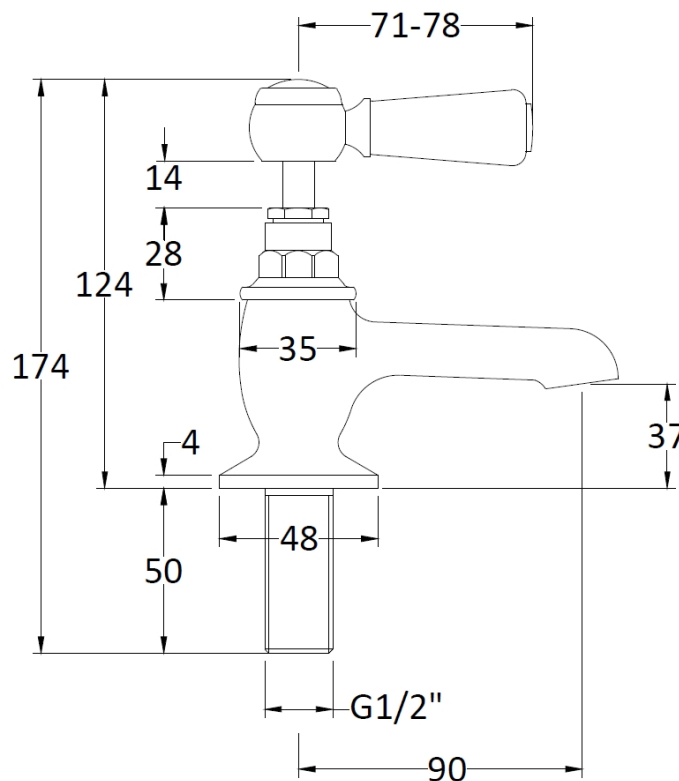

### Product Dimensions

Height (mm):	122
Width (mm):	66
Depth (mm):	119
Length (mm):	
Nett Weight (kg):	1.2

### Packaging Dimensions

Height (mm):	55
Width (mm):	160
Depth (mm):	260
Gross Weight (kg):	1.4

### Outer Box Dimensions (If Applicable)

Height (mm):	300
Width (mm):	270
Depth (mm):	500
Length (mm):	
Gross Weight (kg):	
Barcode:	5055275871447

Flow Rates: (Litres Per Min) 0.1 bar: 4.3 0.5 bar: 11 1 bar: 15,8 2 bar: 22,5 3 bar: 27,5

Pipe Size: 15 mm (1/2" Bsp)

Pipe Centres: N/A